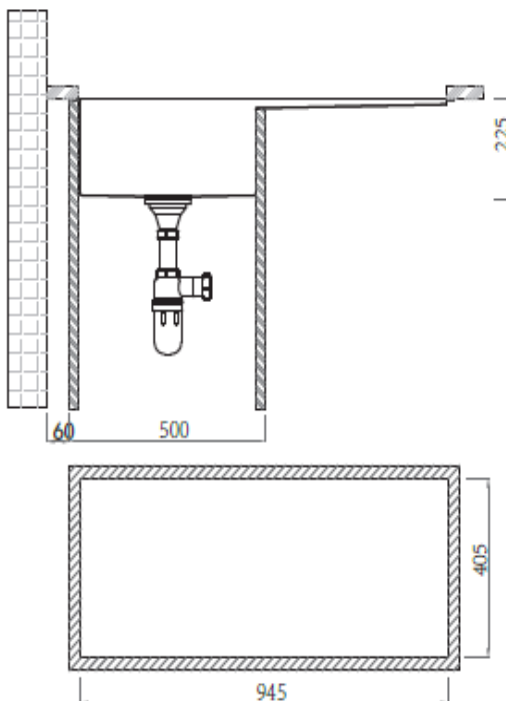

Brand : Primy, China  
Name : KRUPP 1B.1D Undermount sink  
Item Code : 4089FL  
Designer :  
Color / Finish: 304 Stainless steel/Brushed Finish  
Dimensions : Overall (l x w x h):  
980 x 440 x 225 mm

Product info:

- 1B.1D Undermount sink
- With overflow & A5A strainer
- 1.0mm thickness
- With: bowl size: 450 x 400 mm
- A5A Waste basket strainer 3½"
- PA Single sink bottle trap 1½"

Flushing of pipe must be done before fittings are installed. Failure to do so voids the warranty.