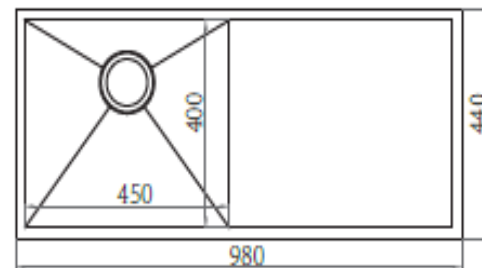

Brand : Primy, China  
Name : KRUPP 1B.1D Undermount sink  
Item Code : 4089FL  
Designer :  
Color / Finish: 304 Stainless steel/Brushed Finish  
Dimensions : Overall (l x w x h):  
980 x 440 x 225 mm

Product info:

- 1B.1D Undermount sink
- With overflow & A5A strainer
- 1.0mm thickness
- With: bowl size: 450 x 400 mm
- A5A Waste basket strainer 3½"
- PA Single sink bottle trap 1½"

Flushing of pipe must be done before fittings are installed. Failure to do so voids the warranty.