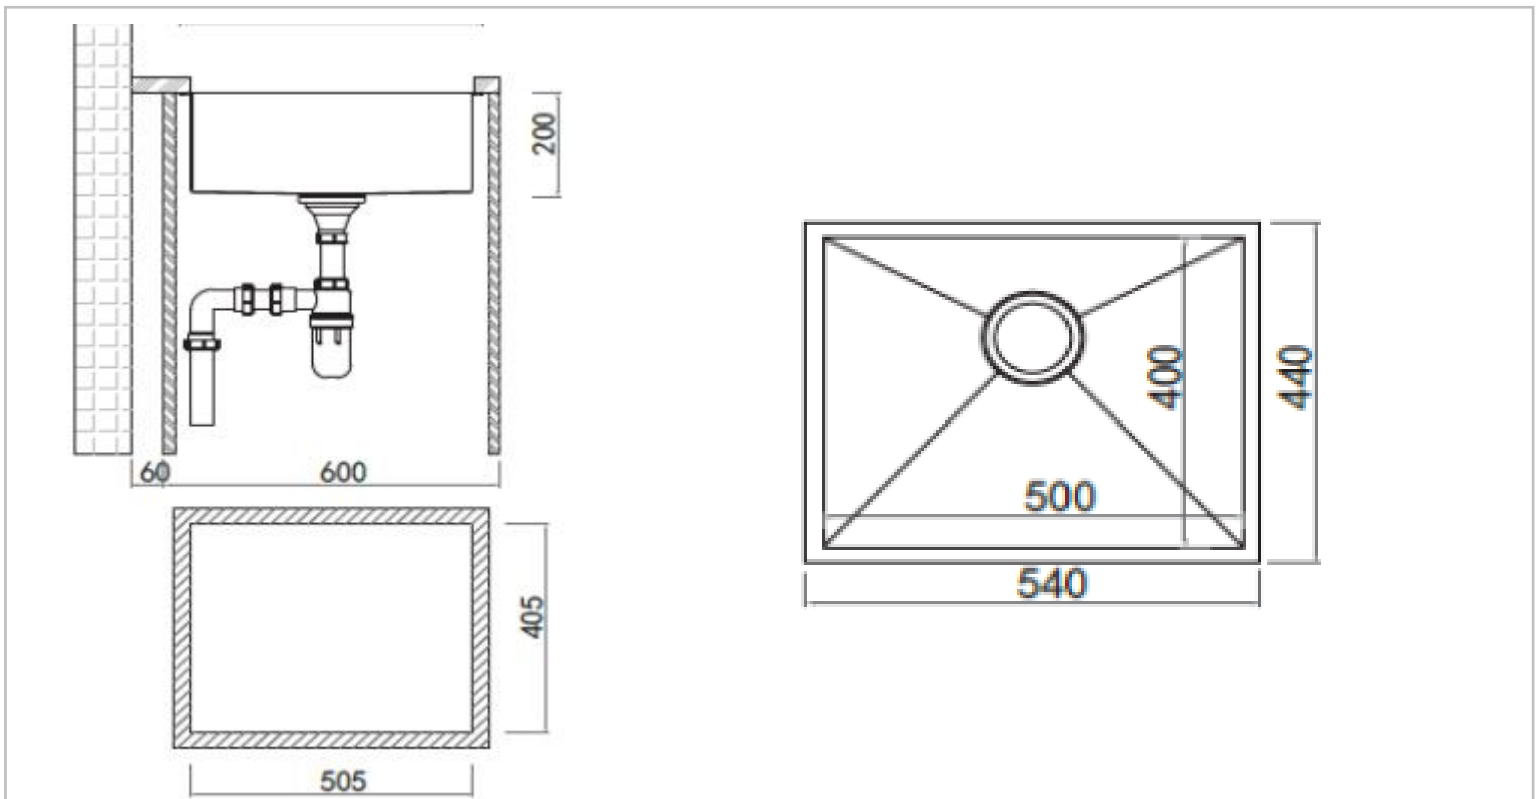

Flushing of pipe must be done before fittings are installed. Failure to do so voids the warranty.

Follow cleaning instructions and avoid using any harmful chemicals.

All information is for reference only. Installation shall always be based on the specs provided with actual delivered items.

For more info, visit www.sanitecph.com