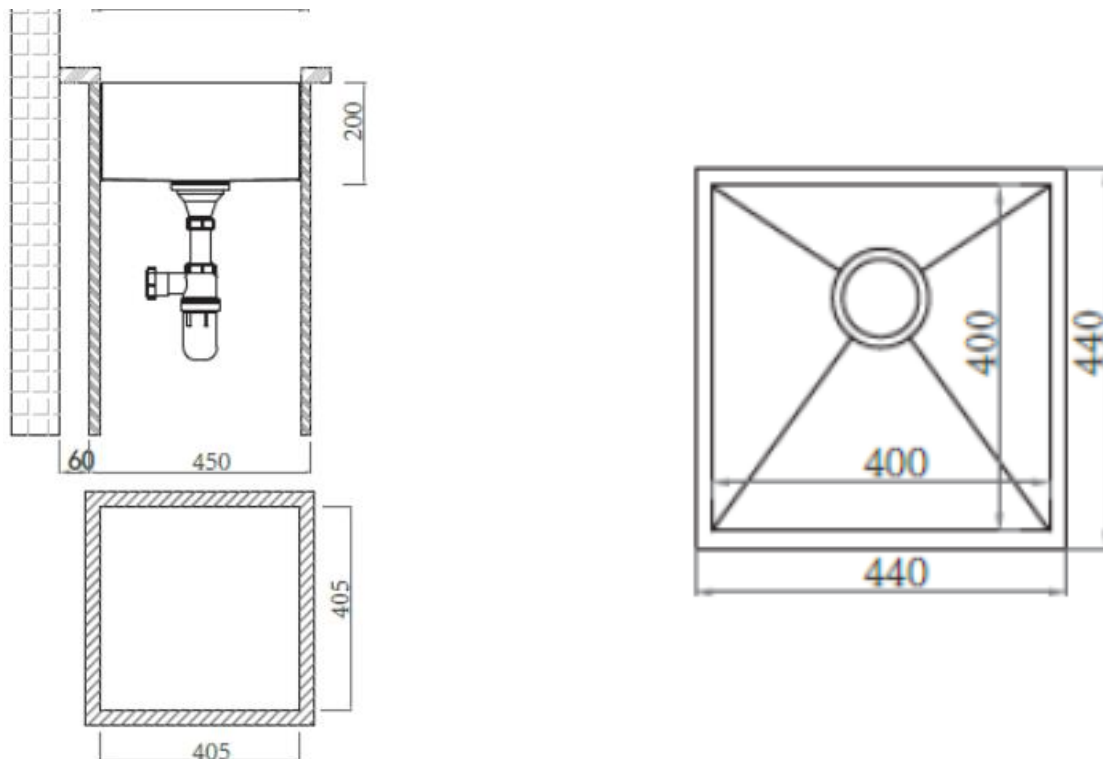

Brand : Primy, China  
 Name : KRUPP 1B Undermount sink  
 Item Code : 4085F

Designer :

Color / Finish: Brushed Finish  
 Dimensions : Size: 440 x 440 x 200 mm  
 Bowl Size : 400 x 400 mm

**Product info:**

- Undermount sink
- With overflow a
- A5A Waste basket strainer 3½"

**Add-ons:**

- PA Single sink bottle trap 1½"

Flushing of pipe must be done before fittings are installed. Failure to do so voids the warranty.  
 Follow cleaning instructions and avoid using any harmful chemicals.  
 All information is for reference only. Installation shall always be based on the specs provided with actual delivered items.  
 For more info, visit [www.sanitecph.com](http://www.sanitecph.com)