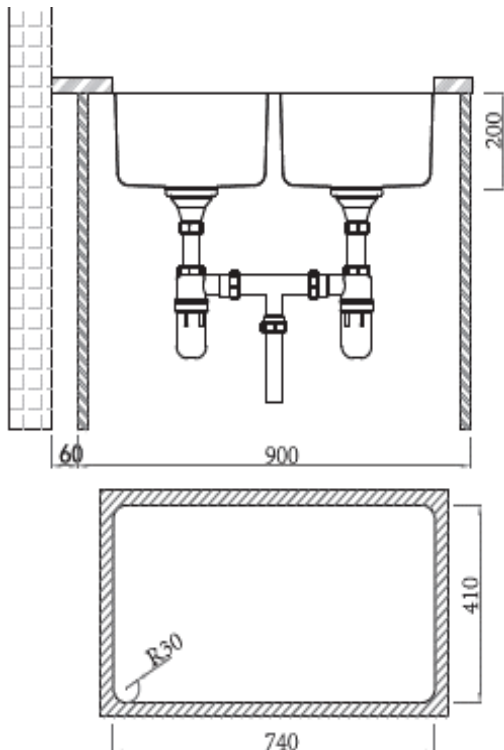

Brand : Primy, China
 Name : RADIUS 25 2B Undermount sink
 Item Code : 2113A

Designer :

Color / Finish: Brushed Finish
 Dimensions : Size: 770 x 440 x 200 mm
 Bowl Size : (2)350 x 400 mm

Product info:

- Undermount sink
- With Overflow
- A2A Waste basket strainer 3½" x2

Add-ons:

- PM2 Double bottle trap

Flushing of pipe must be done before fittings are installed. Failure to do so voids the warranty.

Follow cleaning instructions and avoid using any harmful chemicals.

All information is for reference only. Installation shall always be based on the specs provided with actual delivered items.