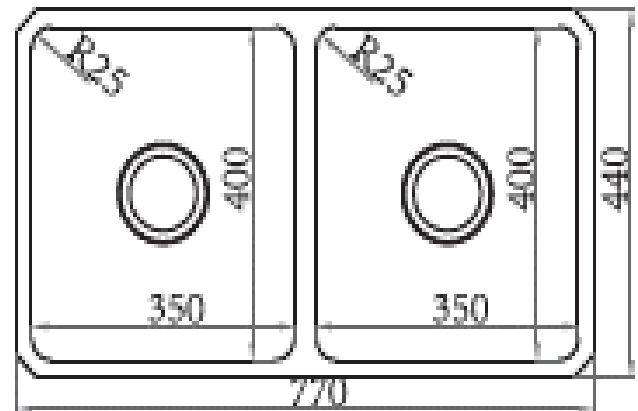

Flushing of pipe must be done before fittings are installed. Failure to do so voids the warranty.

Follow cleaning instructions and avoid using any harmful chemicals.

All information is for reference only. Installation shall always be based on the specs provided with actual delivered items.

For more info, visit www.sanitecph.com