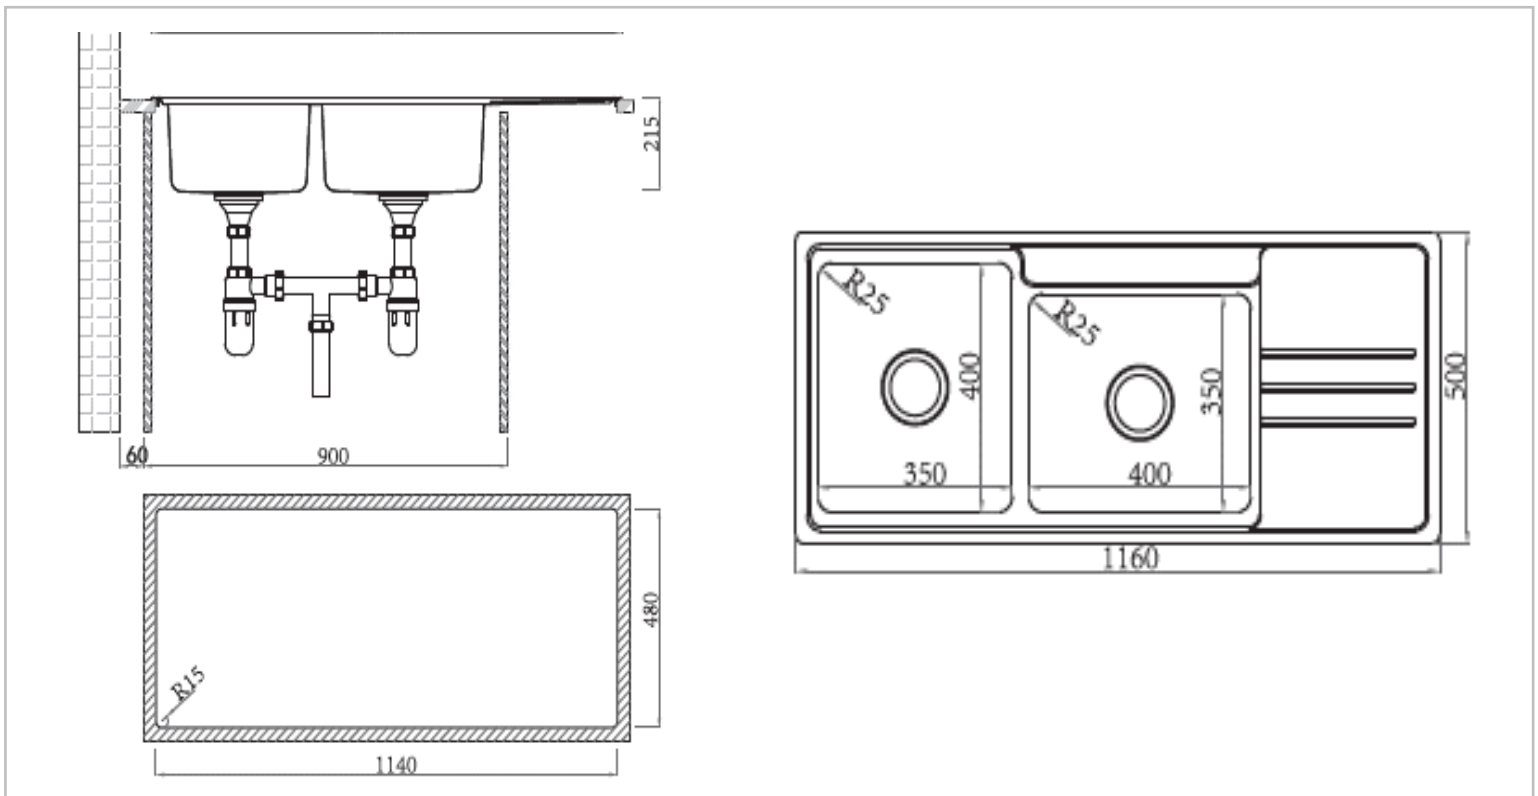

Brand : Primy, China  
 Name : RADIUS 25 2B.1D inset sink  
 Item Code : 2091SL  
 Designer :  
 Color / Finish: Brushed Finish  
 Dimensions : Size: 1160 x 500 x 205 mm  
 Bowl Size : 350 x 400, 400 x 350 mm

**Product info:**

- Inset sink with drainboard
- Center tap hole
- Overthrow
- A2A Waste basket strainer 3½" x2

**Add-ons:**

- PM2 Single sink bottle trap 1½"

Flushing of pipe must be done before fittings are installed. Failure to do so voids the warranty.