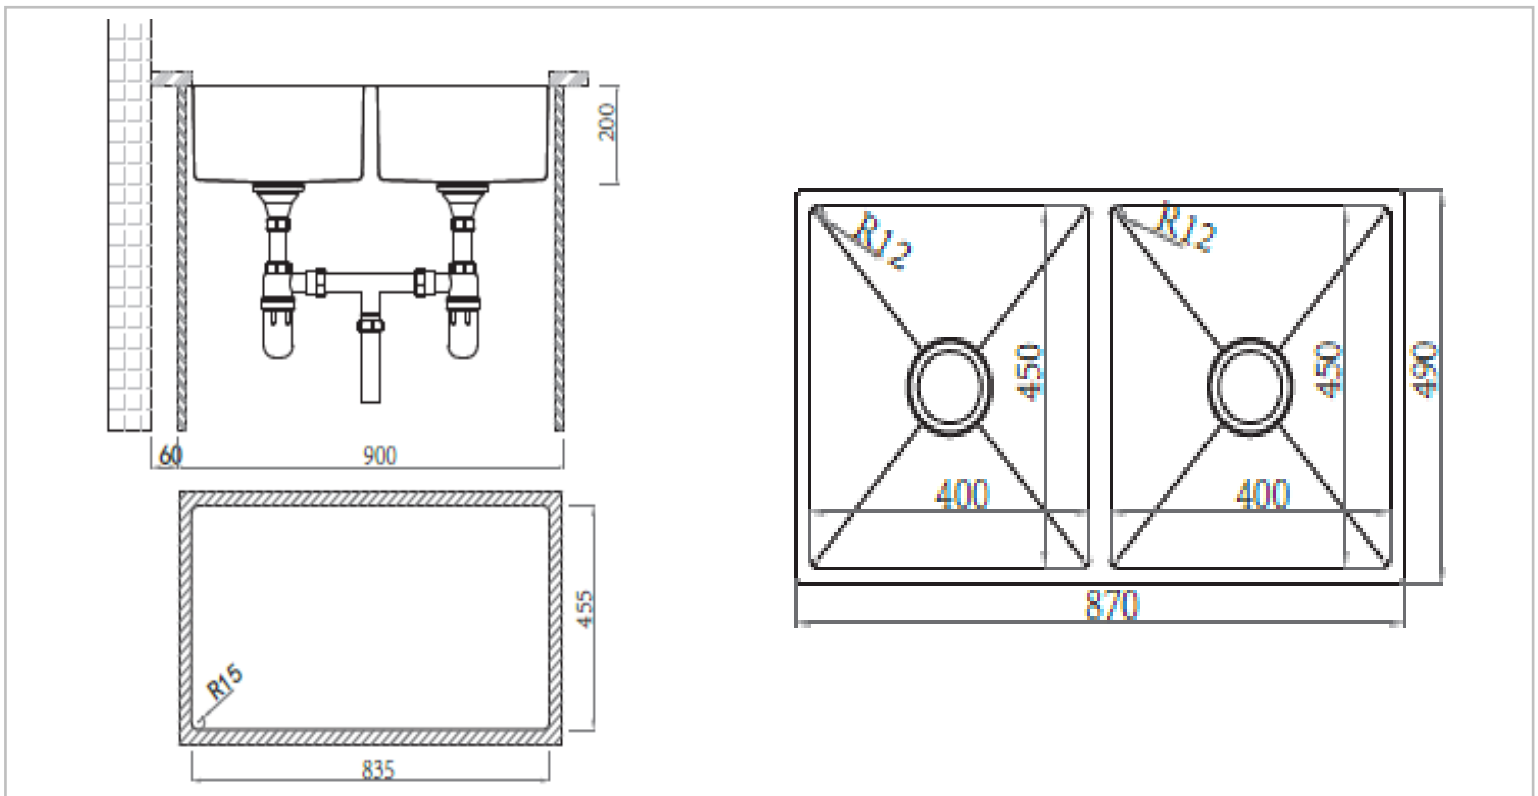

Brand : Primy, China
 Name : RADIUS 10 2B Undermount sink
 Item Code : 2088A

Designer :

Color / Finish: Brushed Finish
 Dimensions : Size: 870 x 490 x 200 mm
 Bowl Size : (2)400 x 450 mm

Product info:

- Undermount sink
- With overflow
- 1.0 mm thickness
- A2A Waste basket strainer 3 ½

Add-ons:

- PM2 Double sink bottle trap 1 ½

Flushing of pipe must be done before fittings are installed. Failure to do so voids the warranty.

Follow cleaning instructions and avoid using any harmful chemicals.