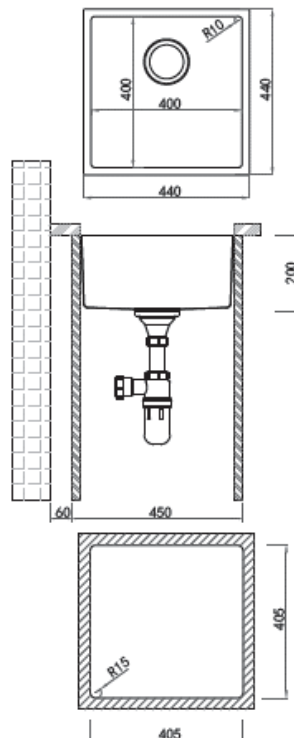

Brand : Primy, China
Name : RADIUS 10 1B Undermount sink
Item Code : 1135A

Designer :

Color / Finish: Brushed Finish
Dimensions : 440 x 440 x 200 mm
Bowl size: 400 x 400 mm

Product info:

- Stainless steel #304 Single bowl undermount sink with overflow, 1.0mm thickness, with:
- A2A Waste basket strainer 3½"