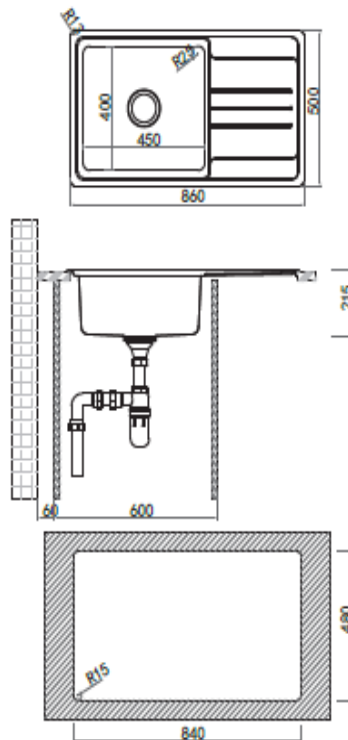

Brand : Primy, China  
Name : RADIUS 25 1B.1D Inset sink  
Item Code : 1092SL

Designer :

Color / Finish: Brushed Finish  
Dimensions : Size: 860 x 500 x 215 mm  
Bowl Size : 450 x 400 mm

**Product info:**

- Inset sink with drainboard
- Center tap hole overflow
- A2A Waste basket strainer 3 ½

**Add-ons:**

- PA Single sink bottle trap 1 ½

Flushing of pipe must be done before fittings are installed. Failure to do so voids the warranty.