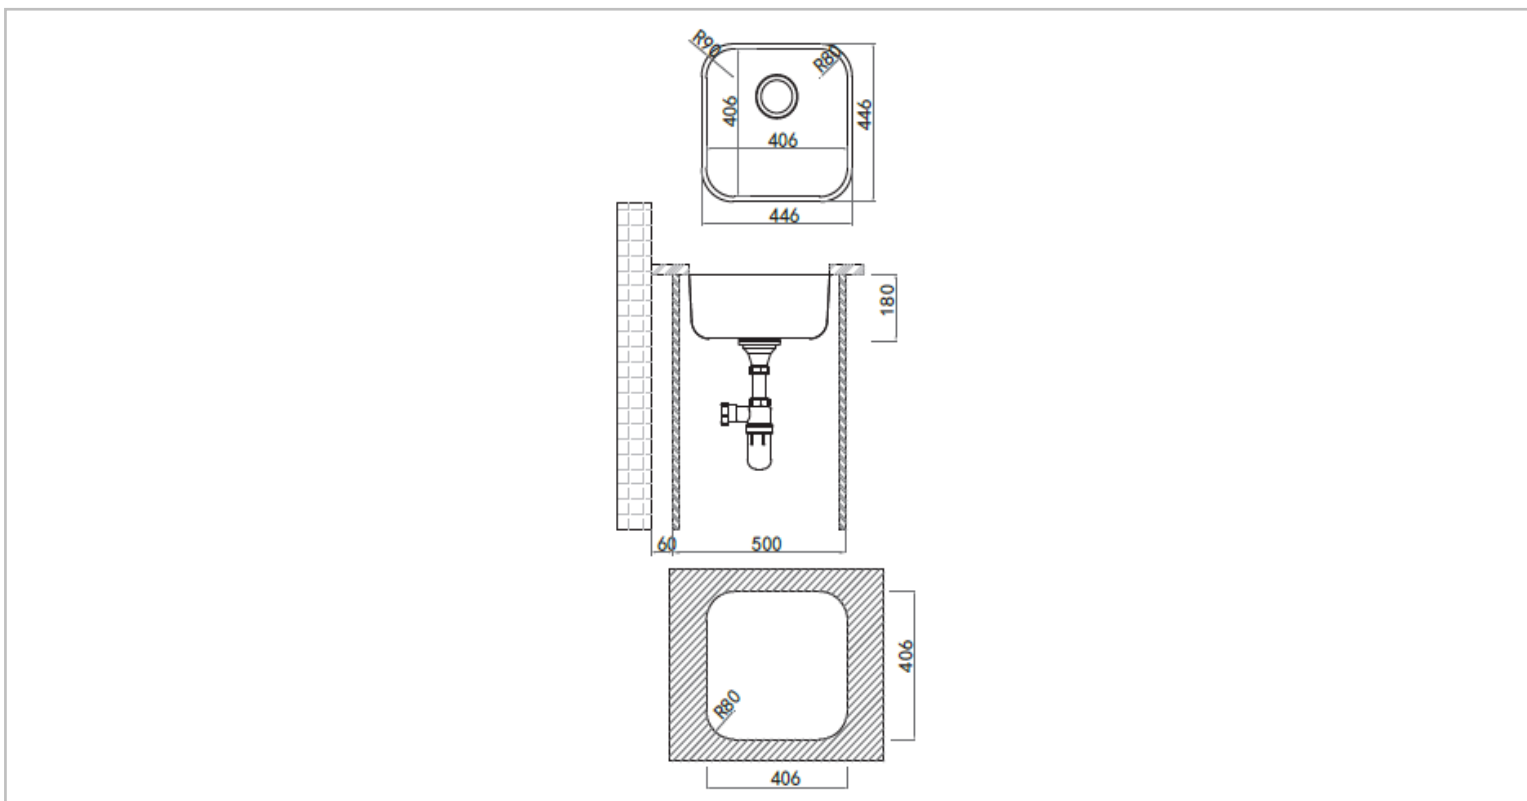

Brand : Primy, China
 Name : STANDARD 1B Undermount sink
 Item Code : 1076A

Designer :

Color / Finish: Brushed Finish
 Dimensions : Size: 446 x 446 x 180 mm
 Bowl Size : 406 x 406 mm

Product info:

- Single bowl undermount sink
- With overflow
- 0.8 mm thickness
- A3A Waste basket strainer 3 ½

Add-ons:

- PA Single sink bottle trap 1 ½

Flushing of pipe must be done before fittings are installed. Failure to do so voids the warranty.

Follow cleaning instructions and avoid using any harmful chemicals.