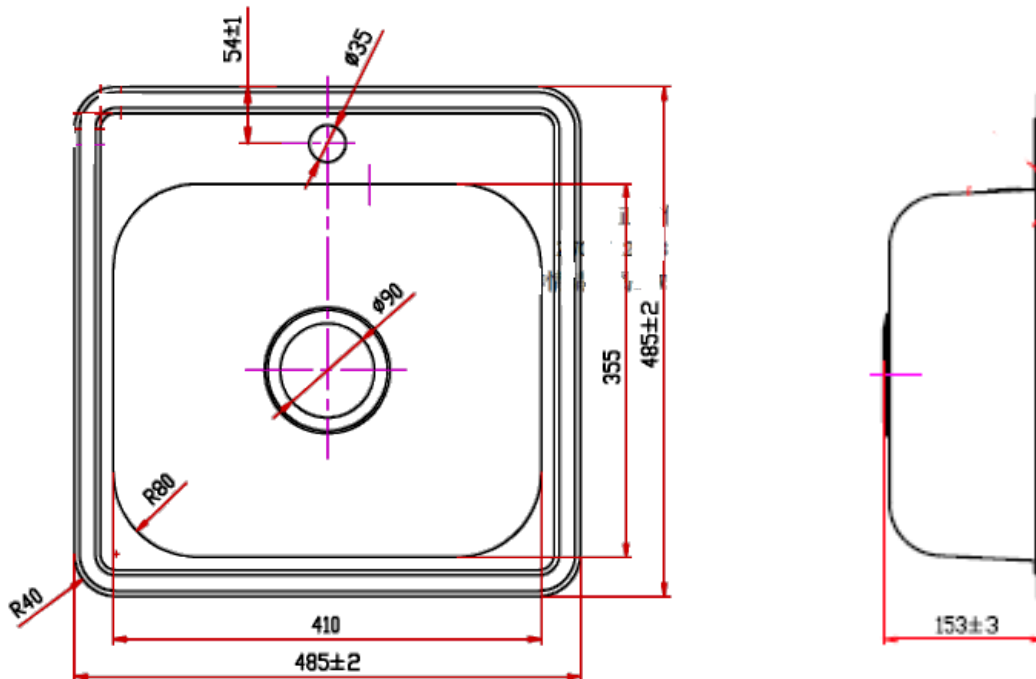

Brand : Primy, China  
 Name : 1B Inlay sink  
 Item Code : 0238C1  
 Designer :  
 Color / Finish: 304 Stainless steel  
 Dimensions : 19 x 19 x 6 in

- Product info:
- 1B Inlay sink
  - Inset kitchen sink
  - Single bowl
  - 1 tap hole
  - Waste strainer
  - Bottle trap