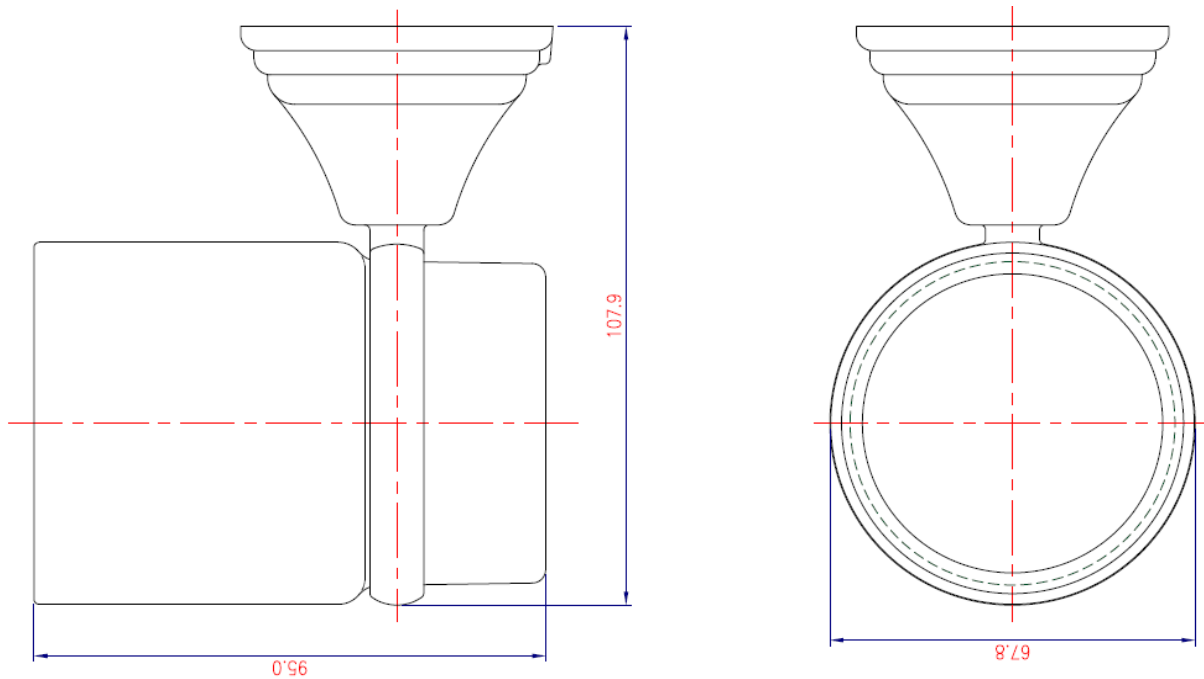

Brand : Lavo, China  
Name : SERIE 9300 Glass holder  
Item Code : 9358.2602  
Designer :  
Color / Finish: Chrome plated  
Dimensions : 107.9 mm L x 67.8 mm W x 95 mm H

Product info:  
• Glass holder

Follow cleaning instructions and avoid using any harmful chemicals. Failure to do so voids the warranty.