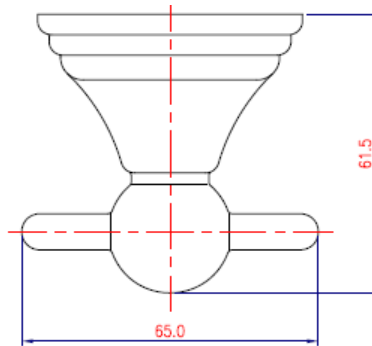

Brand : Lavo, China
Name : SERIE 9300 Double hook
Item Code : 9353.2602
Designer :
Color / Finish: Chrome plated
Dimensions : 61.5mm L x 65mm W Ø58 mm

Product info:
• Double robe hook

Follow cleaning instructions and avoid using any harmful chemicals. Failure to do so voids the warranty.