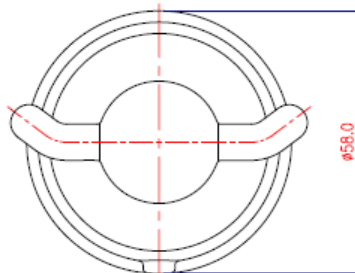

Brand : Lavo, China
Name : SERIE 9300 Double hook
Item Code : 9353.2602
Designer :
Color / Finish: Chrome plated
Dimensions : 61.5mm L x 65mm W Ø58 mm

Product info:
• Double robe hook

Follow cleaning instructions and avoid using any harmful chemicals. Failure to do so voids the warranty.