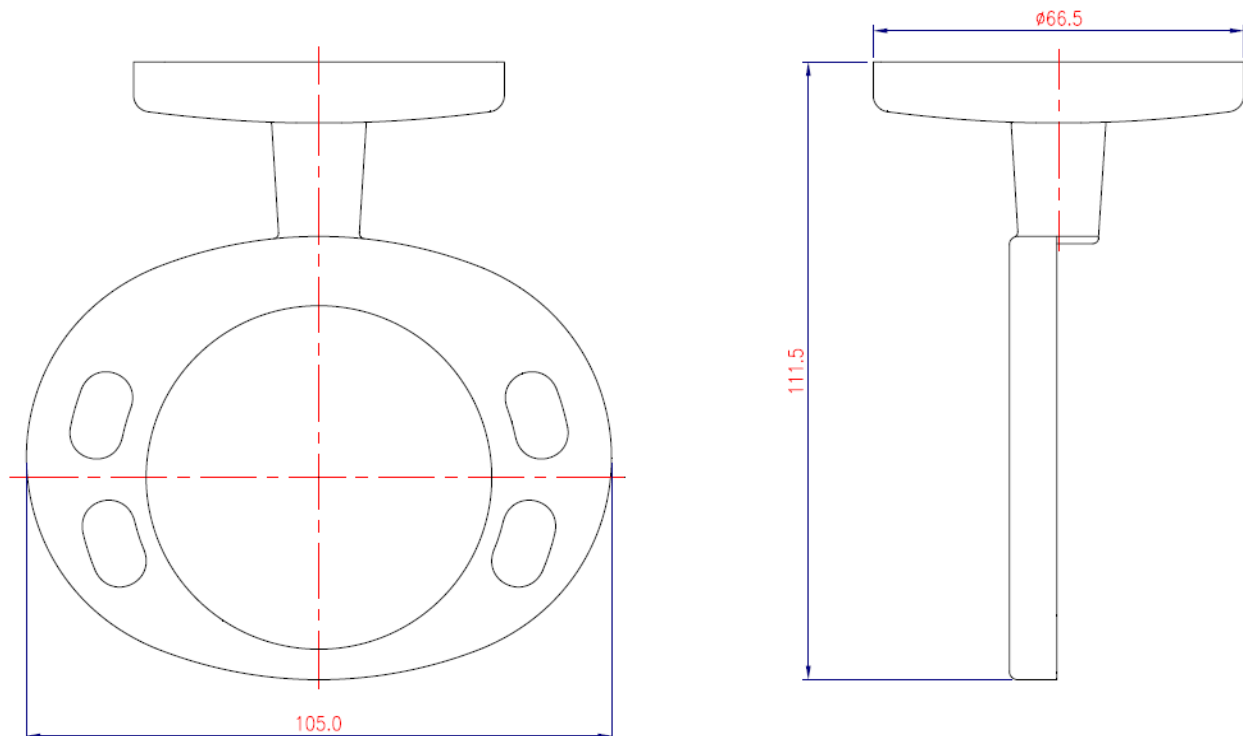

Brand : Lavo, China  
Name : SERIE 8500 Glass/toothbrush holder  
Item Code : 8557C.2602  
Designer :  
Color / Finish: Chrome plated  
Dimensions : 111.5 mm L x 105 mm W

Product info:  
• Glass/toothbrush holder