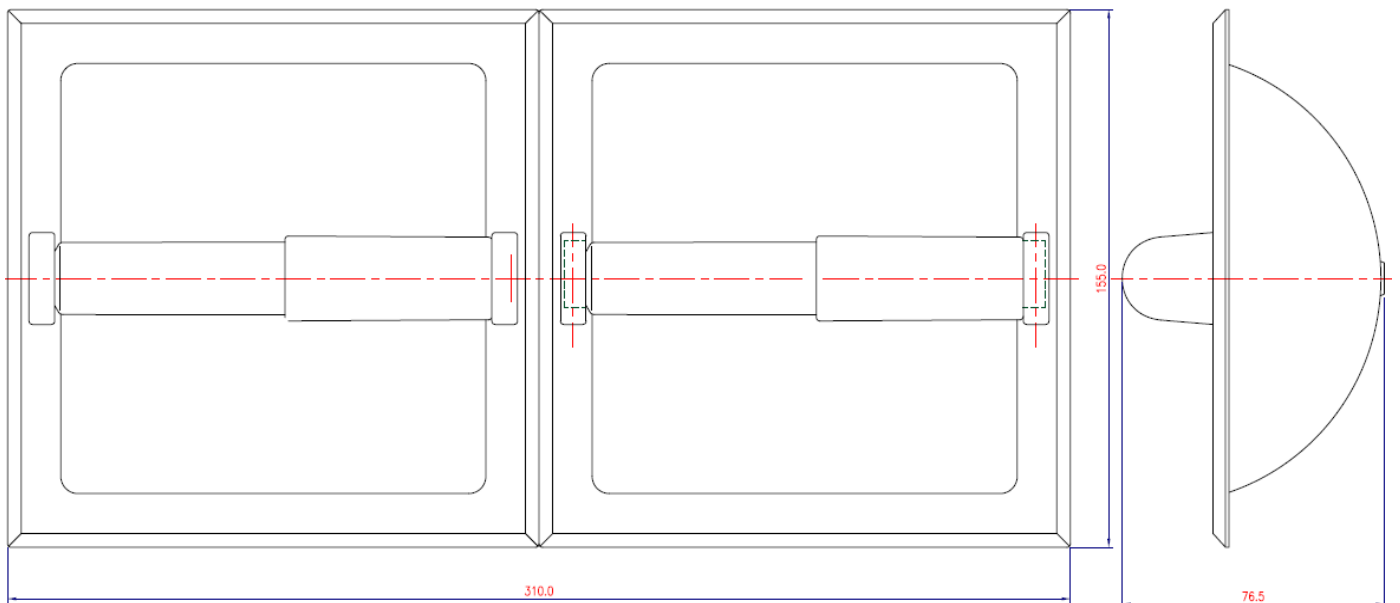

Brand : Lavo, China
Name : SERIE LAVO Recessed double roll
Item Code : 776D.2612
Designer :
Color / Finish: Chrome plated
Dimensions : 76.5 mm L x 310 mm W x 155 mm H

Product info:

- Recessed Double roll