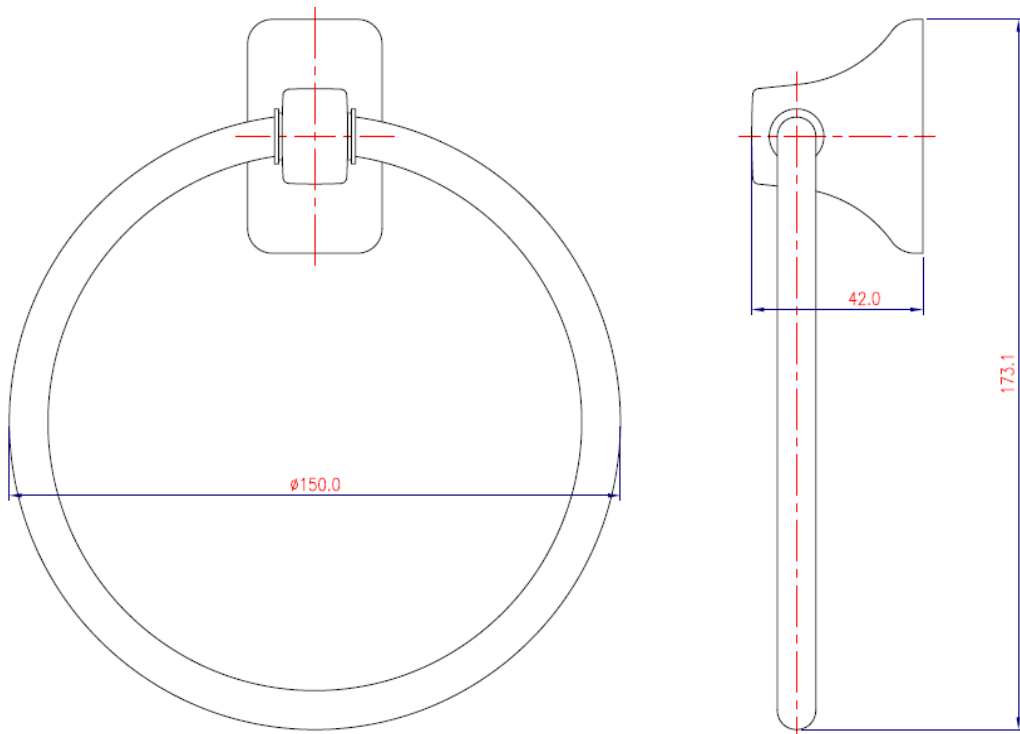

Brand : Lavo, China
Name : SERIE 300 Towel ring
Item Code : 360.2602
Designer :
Color / Finish: Chrome plated
Dimensions : Ø150 mm x 173 mm H

Product info:
• Towel Ring

Follow cleaning instructions and avoid using any harmful chemicals. Failure to do so voids the warranty.