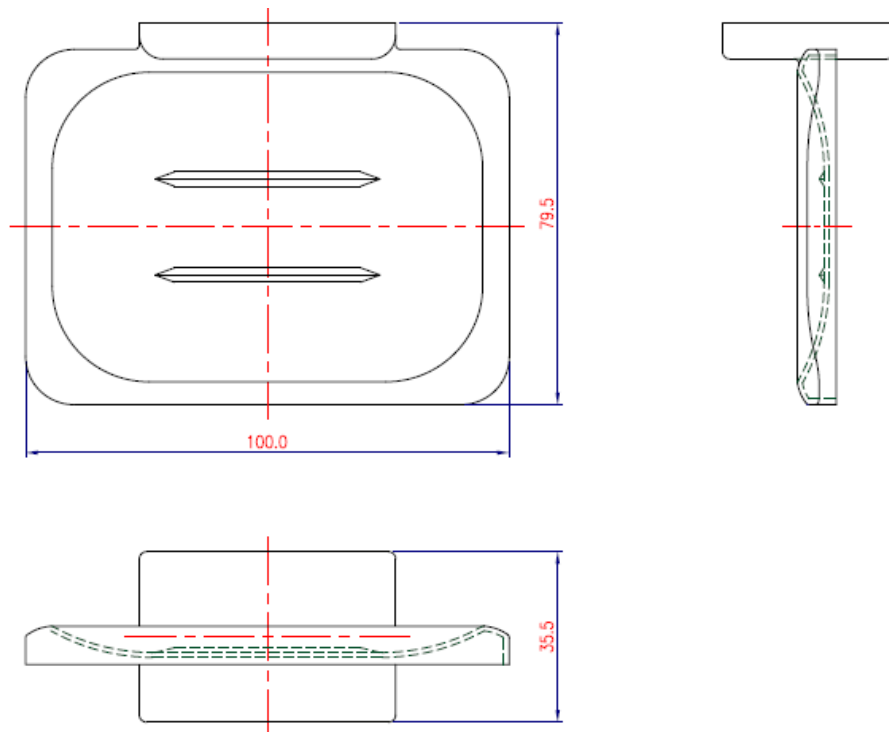

Brand : Lavo, China
Name : SERIE 300 Soap holder
Item Code : 359.2602
Designer :
Color / Finish: Chrome plated
Dimensions : 79.5 mm L x 100 mm W x 35.5 mm H

Product info:
• Wall hung Soap dish

Follow cleaning instructions and avoid using any harmful chemicals. Failure to do so voids the warranty.