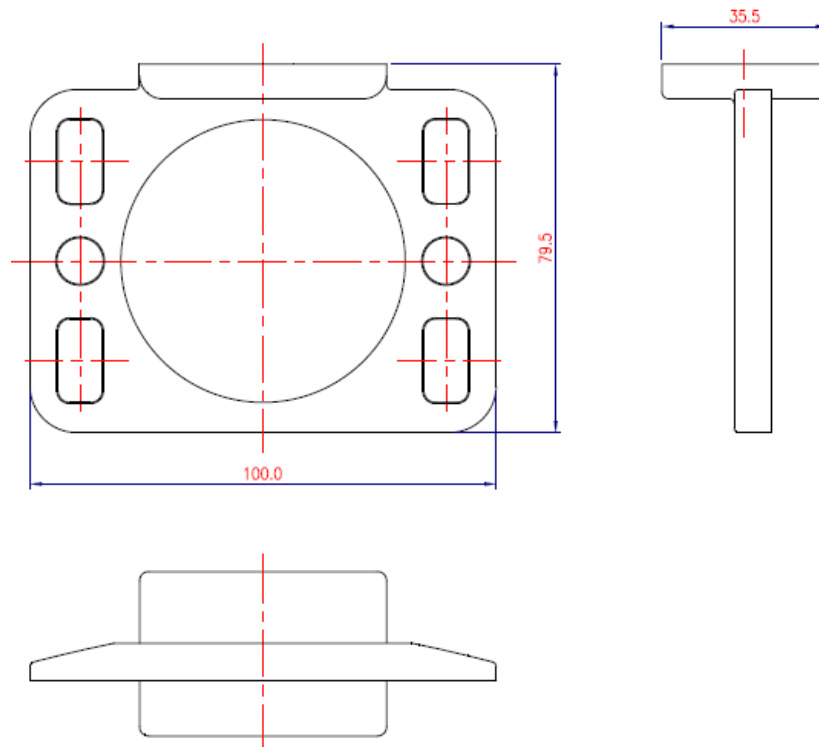

Brand : Lavo, China
Name : SERIE 300 Toothbrush holder without glass
Item Code : 357C.2602
Designer :
Color / Finish: Chrome plated
Dimensions : 79.5 mm L x 100 mm W x 35.5 mm H

- Product info:
- Toothbrush holder
 - Without glass