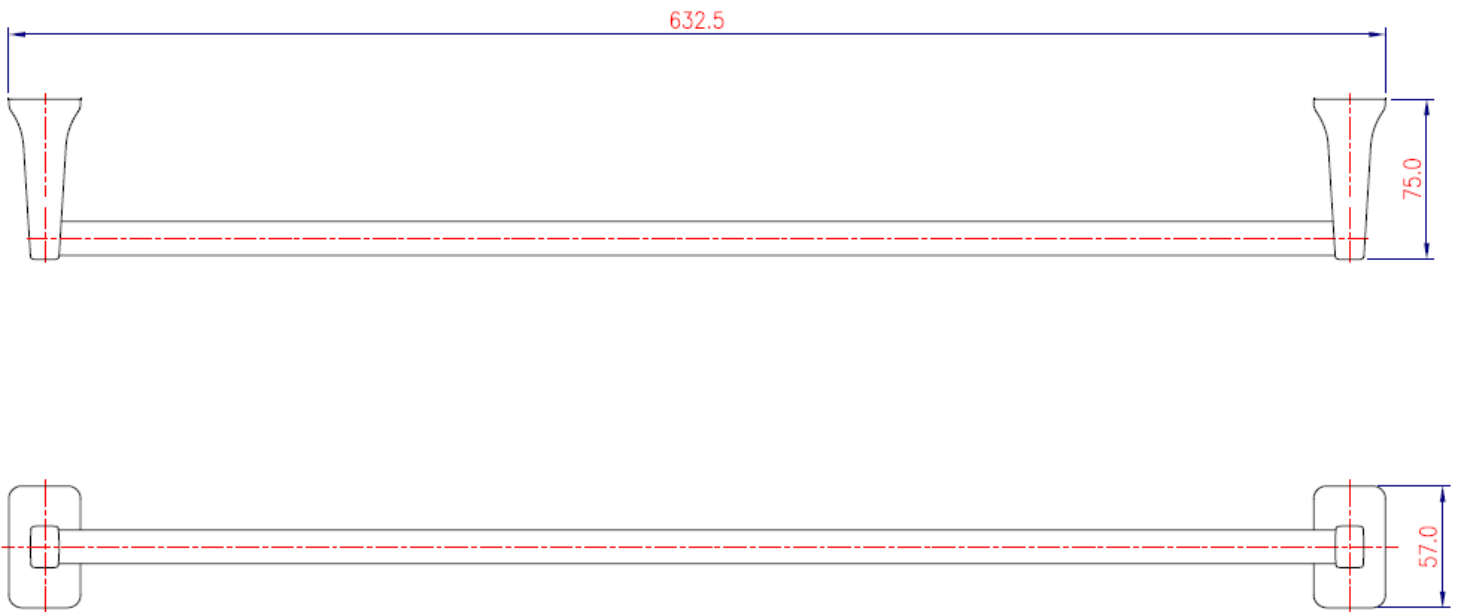

Brand : Lavo, China
Name : SERIE 300 Towel bar
Item Code : 324.2602
Designer :
Color / Finish: Chrome plated
Dimensions : 75 mm x 632.5 mm x 57 mm

Product info:
• Towel bar

Follow cleaning instructions and avoid using any harmful chemicals. Failure to do so voids the warranty.

All information is for reference only. Installation shall always be based on the specs provided with actual delivered items.
For more info, visit www.sanitecph.com