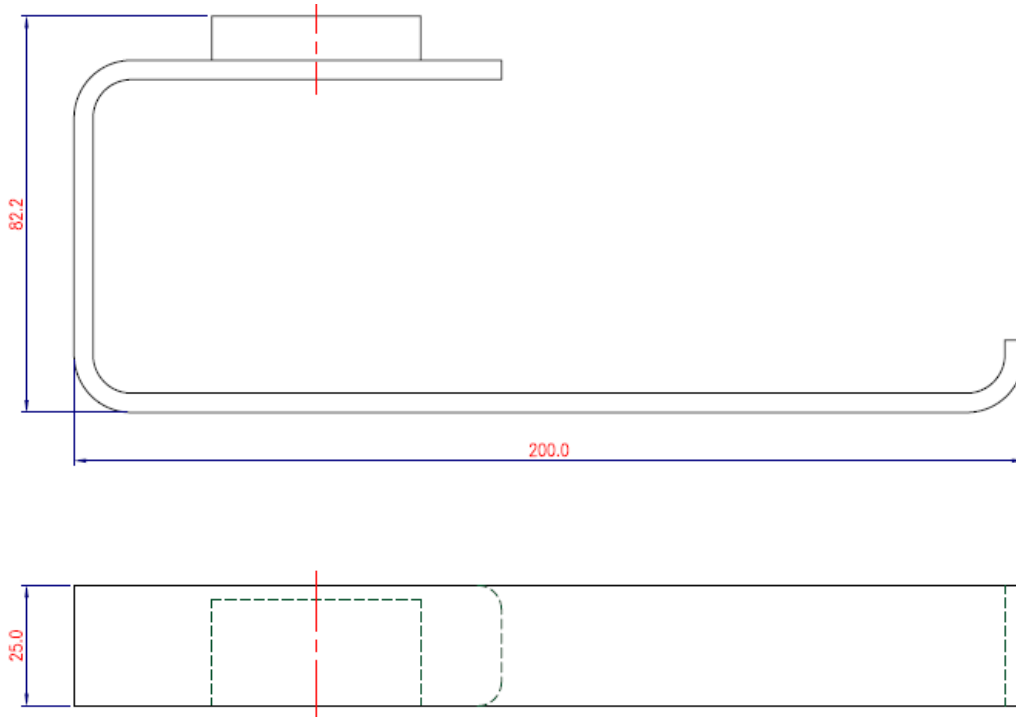

Brand : Lavo, China
Name : SERIE 31000 Towel ring
Item Code : 31060C.2602
Designer :
Color / Finish: Chrome plated
Dimensions : 82.2 mm x 200 mm x 25 mm

Product info:

- Towel ring

Follow cleaning instructions and avoid using any harmful chemicals. Failure to do so voids the warranty.