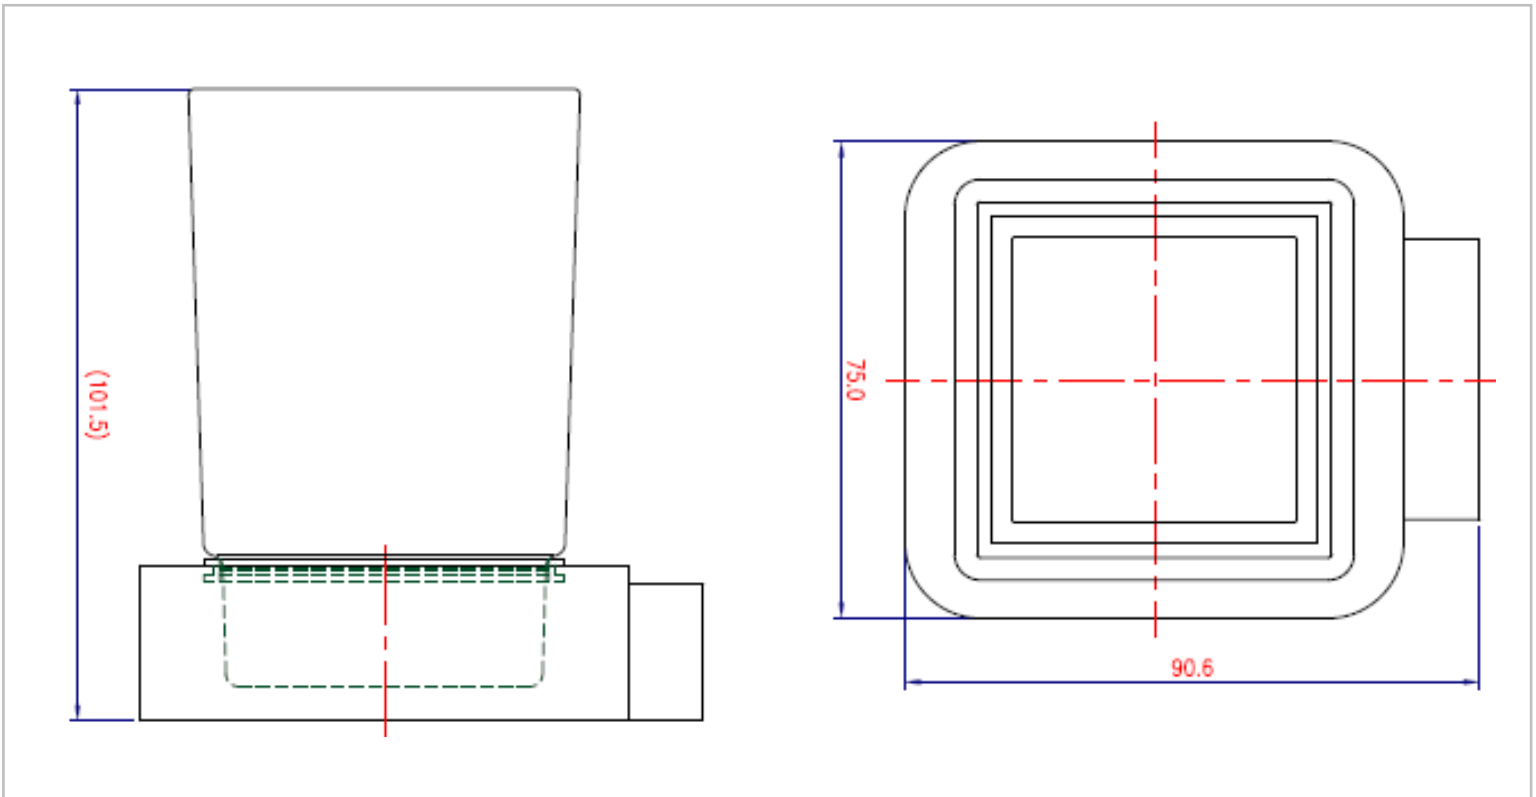

Brand : Lavo, China  
Name : SERIE 31000 Glass holder  
Item Code : 31058.2602  
Designer :  
Color / Finish: Chrome plated  
Dimensions : 90.6 mm x 75 mm x 101.5 mm

Product info:  
• Glass holder

Follow cleaning instructions and avoid using any harmful chemicals. Failure to do so voids the warranty.