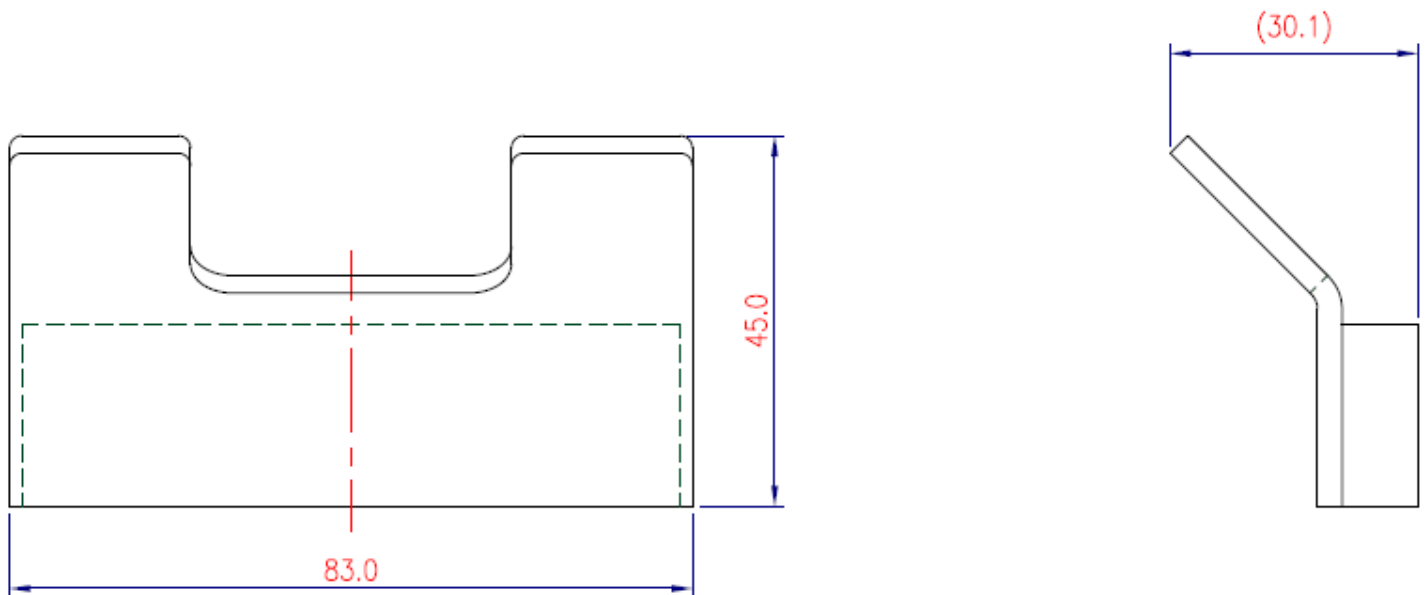

Brand : Lavo, China
Name : SERIE 31000 Double hook
Item Code : 31053.2602
Designer :
Color / Finish: Chrome plated
Dimensions : 30.1 mm x 83 mm x 45 mm

Product info:
• Double hook

Follow cleaning instructions and avoid using any harmful chemicals. Failure to do so voids the warranty.