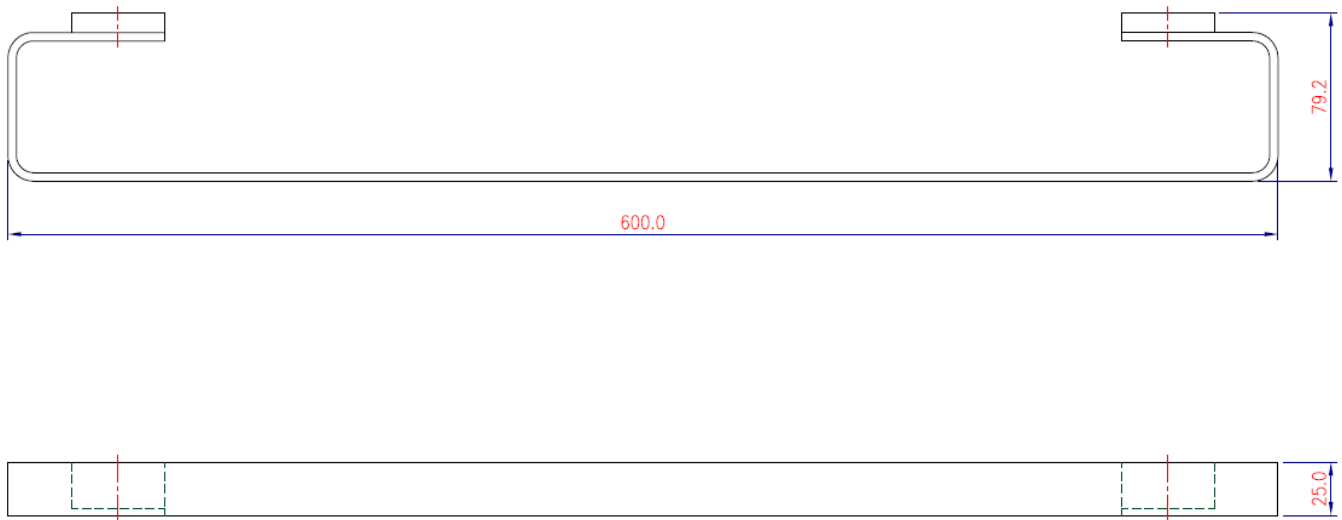

Brand : Lavo, China  
Name : SERIE 31000 Towel bar 600mm  
Item Code : 31024.2602  
Designer :  
Color / Finish: Chrome plated  
Dimensions : 79.2 mm x 600 mm x 25 mm

Product info:  
• Towel bar 600 mm