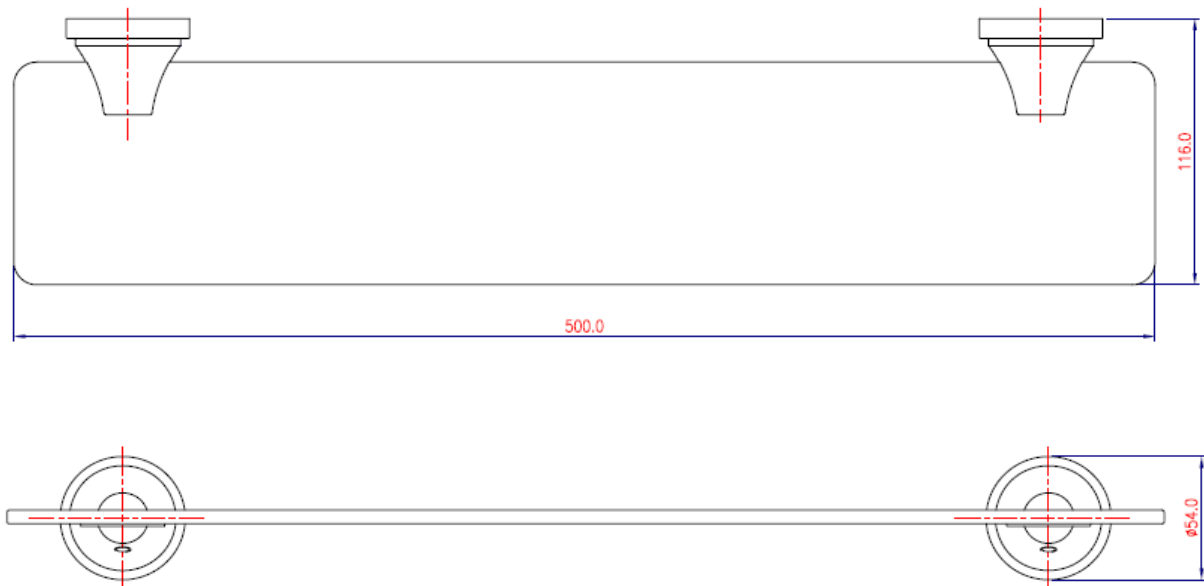

Brand : Lavo, China  
Name : SERIE 30300 Glass shelf  
Item Code : 30391.2602  
Designer :  
Color / Finish: Chrome plated  
Dimensions : 116 mm x 500 mm x Ø54 mm

Product info:  
• Glass shelf

Follow cleaning instructions and avoid using any harmful chemicals. Failure to do so voids the warranty.