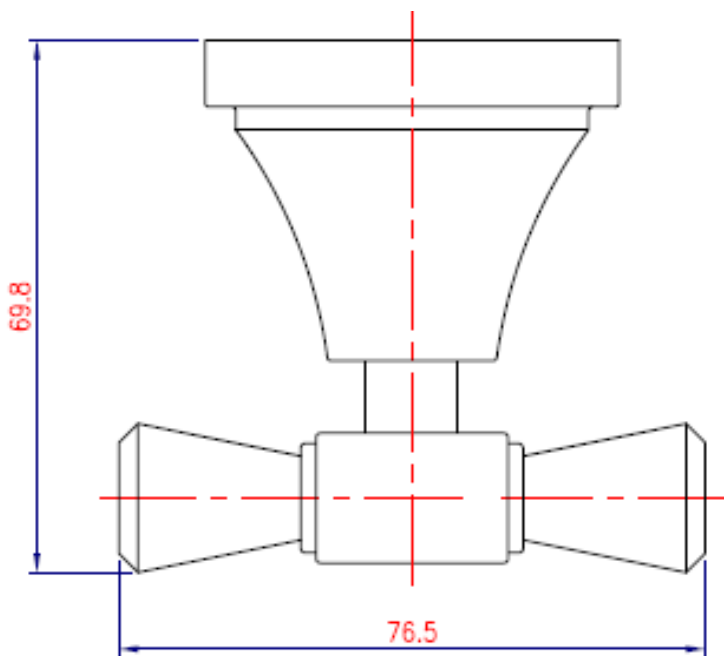

Brand : Lavo, China
Name : SERIE 30300 Double hook
Item Code : 30353.2602
Designer :
Color / Finish: Chrome plated
Dimensions : 69.8 mm x 76.5 mm x Ø54 mm

Product info:
• Double hook

Follow cleaning instructions and avoid using any harmful chemicals. Failure to do so voids the warranty.