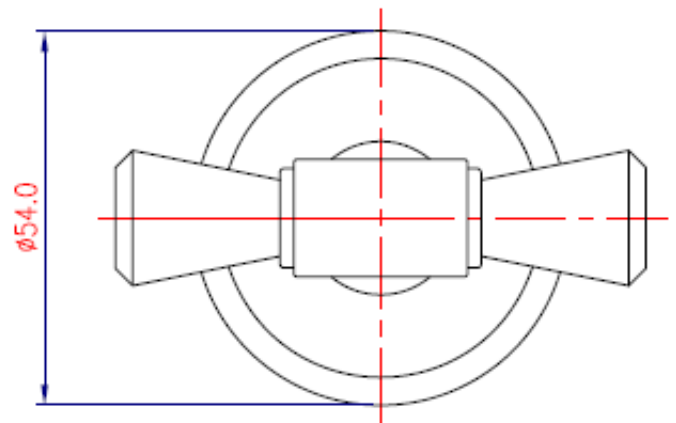

Brand : Lavo, China
Name : SERIE 30300 Double hook
Item Code : 30353.2602
Designer :
Color / Finish: Chrome plated
Dimensions : 69.8 mm x 76.5 mm x Ø54 mm

Product info:
• Double hook

Follow cleaning instructions and avoid using any harmful chemicals. Failure to do so voids the warranty.