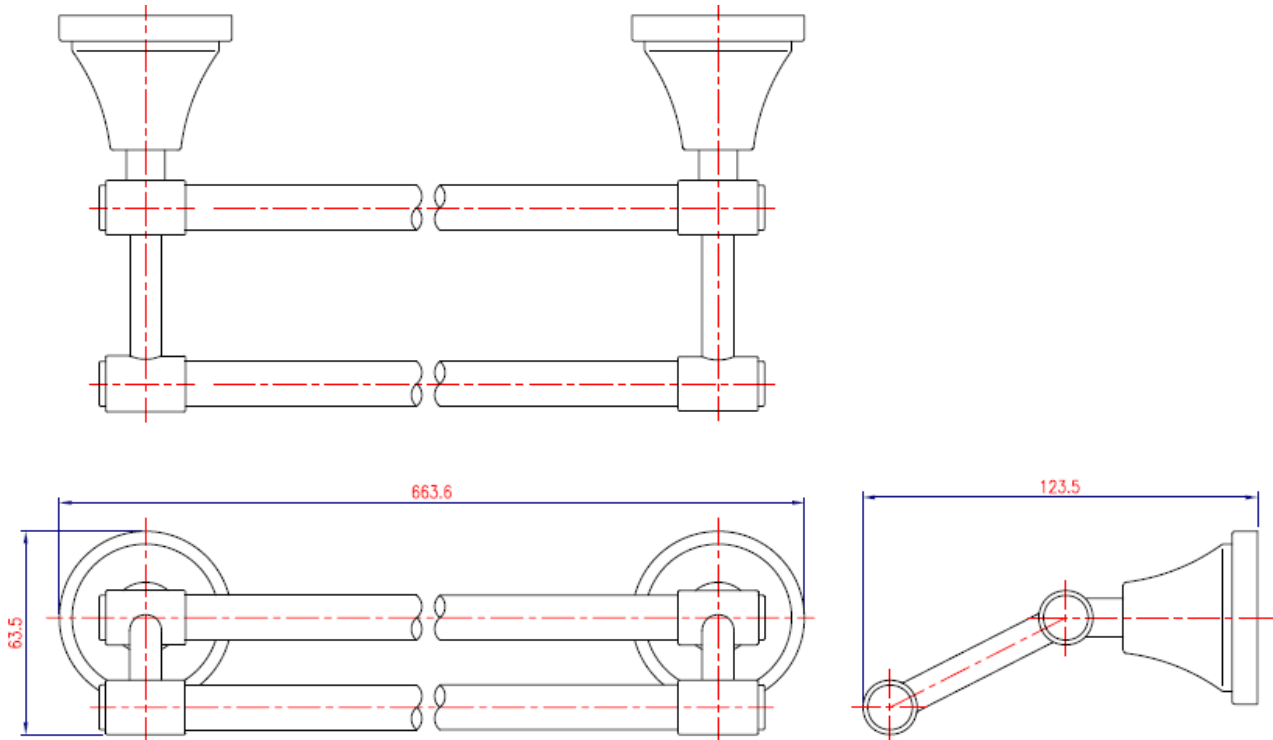

Brand : Lavo, China  
Name : SERIE 30300 Double towel bar 600mm  
Item Code : 30324D.2602  
Designer :  
Color / Finish: Chrome plated  
Dimensions : 663.6 mm x 123.5 mm x 63.5 mm

Product info:  
• Double towel bar 600mm