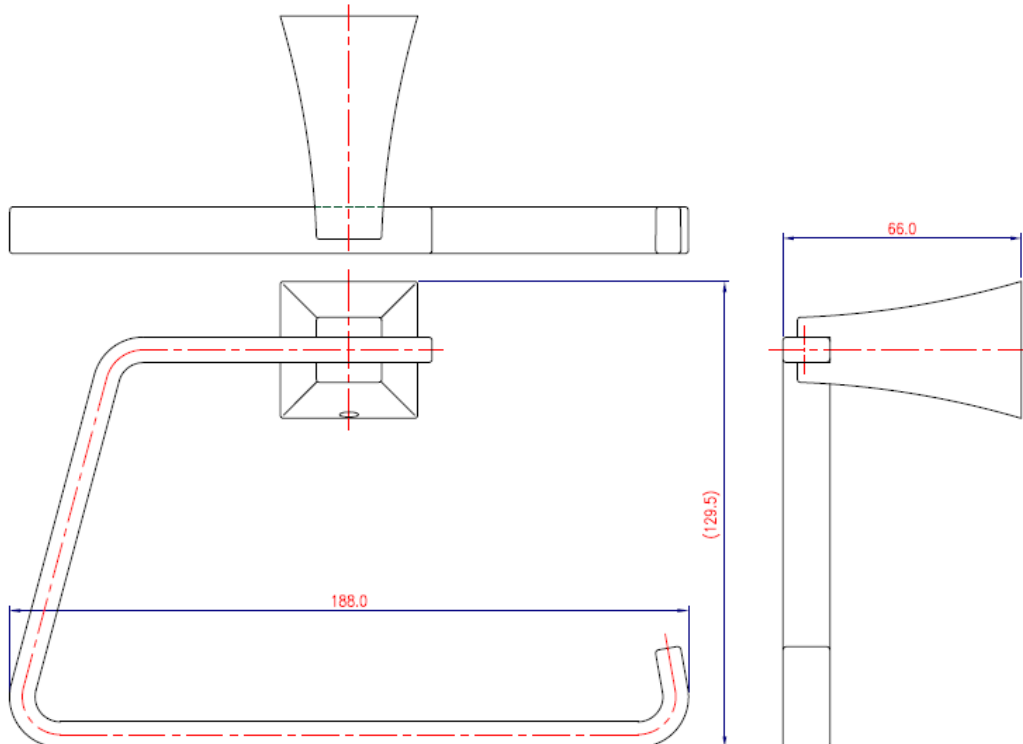

Brand : Lavo, China  
Name : SERIE 22700 Towel ring  
Item Code : 22760C.2602  
Designer :  
Color / Finish: Chrome plated  
Dimensions : 66 mm x 188 mm x 129.5 mm

Product info:  
• Towel Ring

Follow cleaning instructions and avoid using any harmful chemicals. Failure to do so voids the warranty.