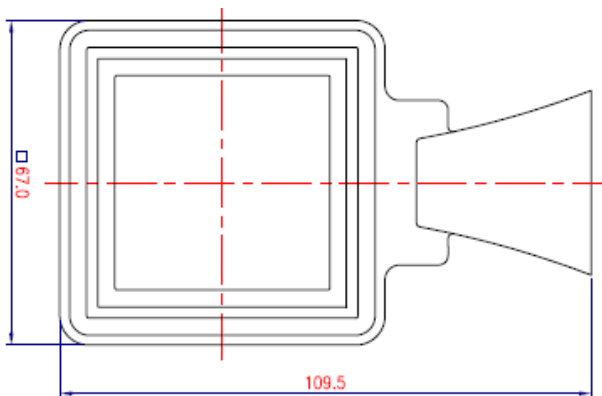

Brand : Lavo, China
Name : SERIE 22700 Glass holder
Item Code : 22758.2602
Designer :
Color / Finish: Chrome plated
Dimensions : 109.5 mm x 67 mm x 98.8 mm

Product info:
• Glass holder

Follow cleaning instructions and avoid using any harmful chemicals. Failure to do so voids the warranty.