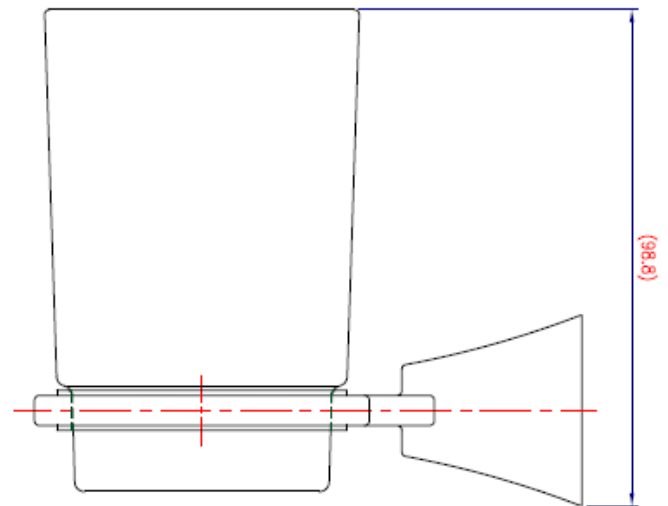

Brand : Lavo, China
Name : SERIE 22700 Glass holder
Item Code : 22758.2602
Designer :
Color / Finish: Chrome plated
Dimensions : 109.5 mm x 67 mm x 98.8 mm

Product info:
• Glass holder

Follow cleaning instructions and avoid using any harmful chemicals. Failure to do so voids the warranty.