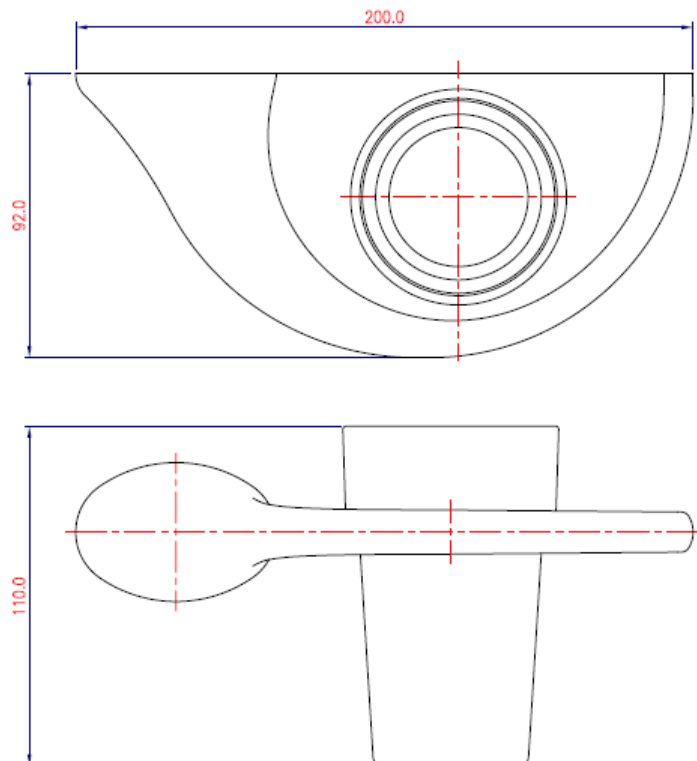

Brand : Lavo, China  
Name : SERIE 16700 Glass holder  
Item Code : 16758.2602  
Designer :  
Color / Finish: Chrome plated  
Dimensions : 92mm x 200mm x 110mm

Product info:  
• Glass Holder

Follow cleaning instructions and avoid using any harmful chemicals. Failure to do so voids the warranty.