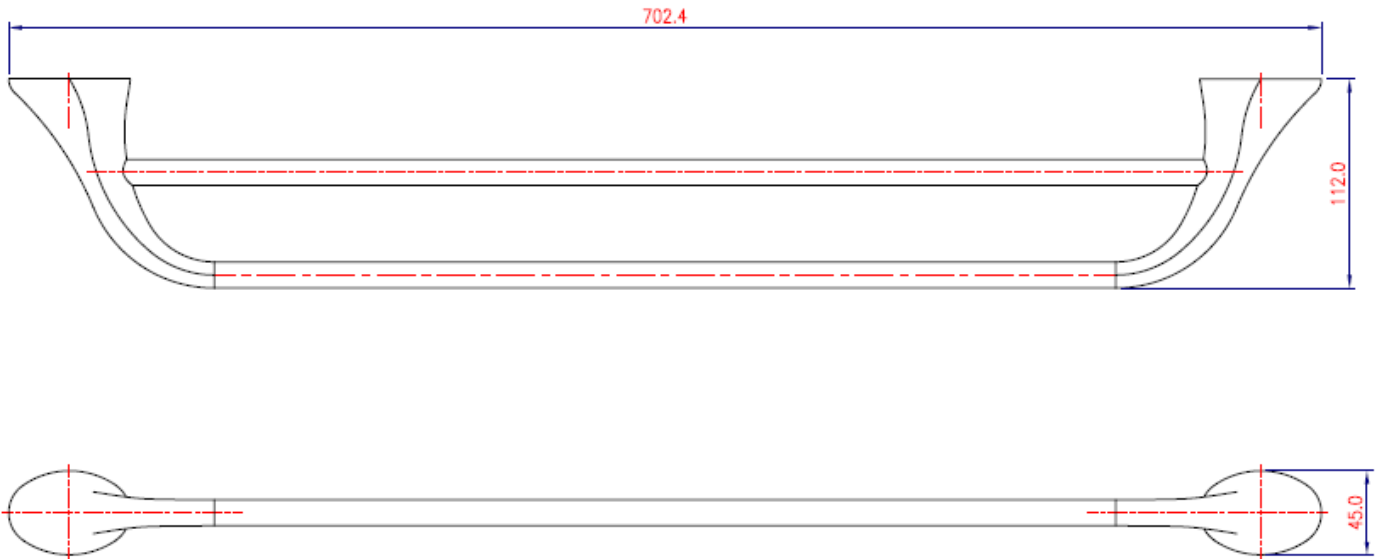

Brand : Lavo, China  
Name : SERIE 16700 Double towel bar  
Item Code : 16724C.2602  
Designer :  
Color / Finish: Chrome plated  
Dimensions : 112mm x 702.4mm x 45mm

Product info:  
• Double towel bar