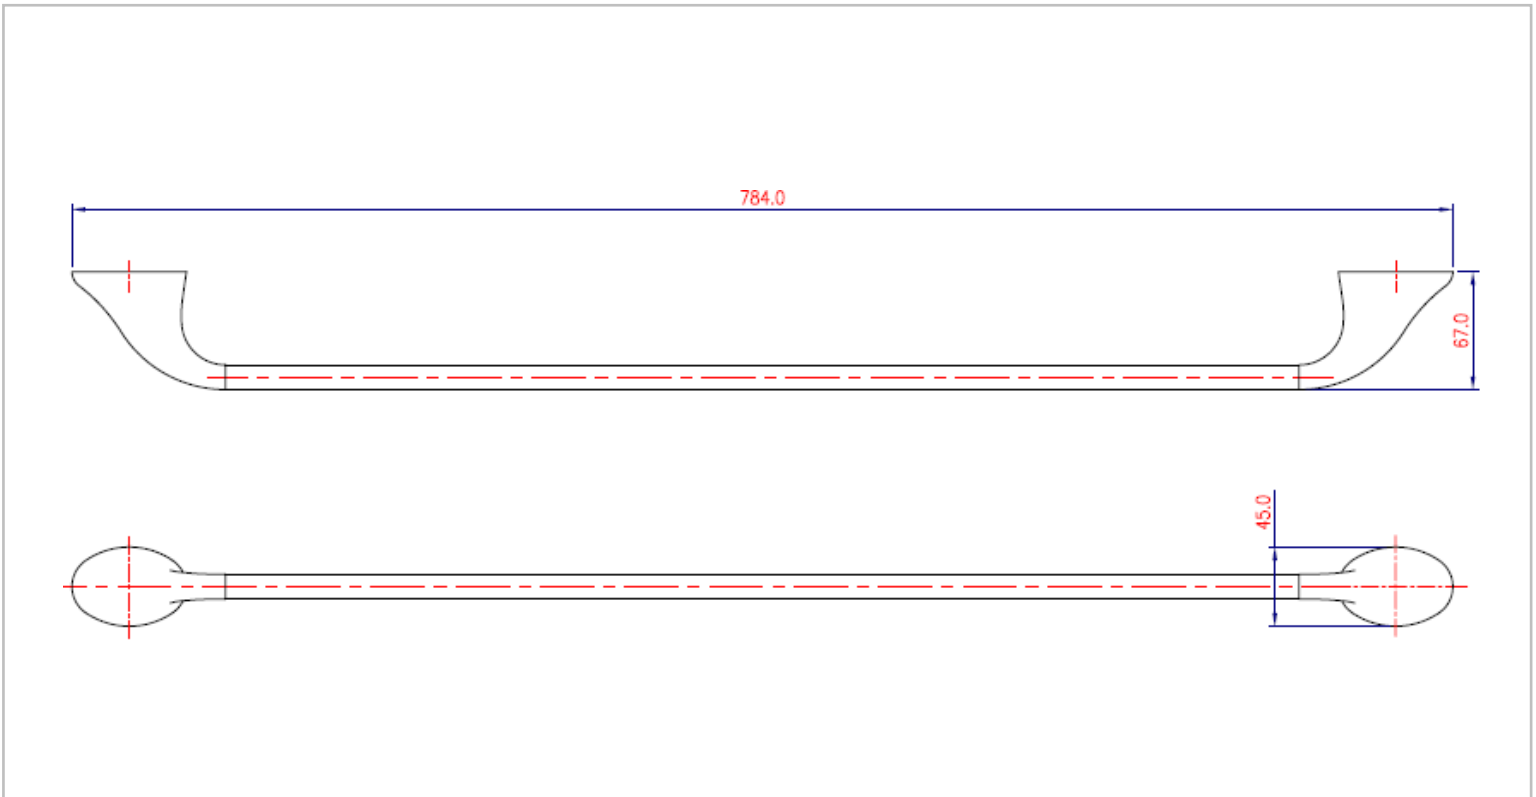

Brand : Lavo, China  
Name : SERIE 16700 Towel bar  
Item Code : 16724B.2602  
Designer :  
Color / Finish: Chrome plated  
Dimensions : 67 mm x 784 mm x 45 mm

Product info:  
• Towel Bar

Follow cleaning instructions and avoid using any harmful chemicals. Failure to do so voids the warranty.