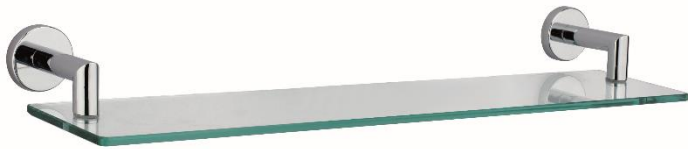

Brand : Lavo, China
Name : SERIE 11800 Glass shelf
Item Code : 11891.2602
Designer :
Color / Finish: Chrome plated
Dimensions : 119.8mm L x 500.5mm W x 61.2mm H

Product info:
• Glass shelf

Follow cleaning instructions and avoid using any harmful chemicals. Failure to do so voids the warranty.