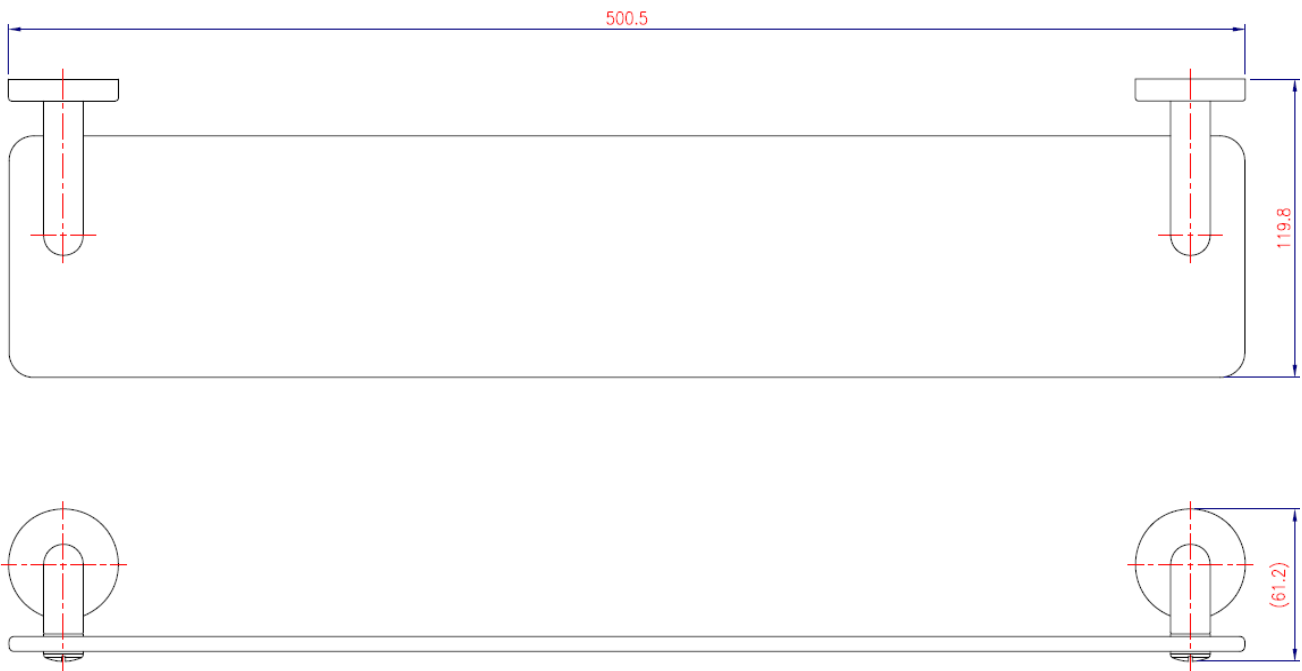

Brand : Lavo, China
Name : SERIE 11800 Glass shelf
Item Code : 11891.2602
Designer :
Color / Finish: Chrome plated
Dimensions : 119.8mm L x 500.5mm W x 61.2mm H

Product info:
• Glass shelf

Follow cleaning instructions and avoid using any harmful chemicals. Failure to do so voids the warranty.

All information is for reference only. Installation shall always be based on the specs provided with actual delivered items.
For more info, visit www.sanitecph.com