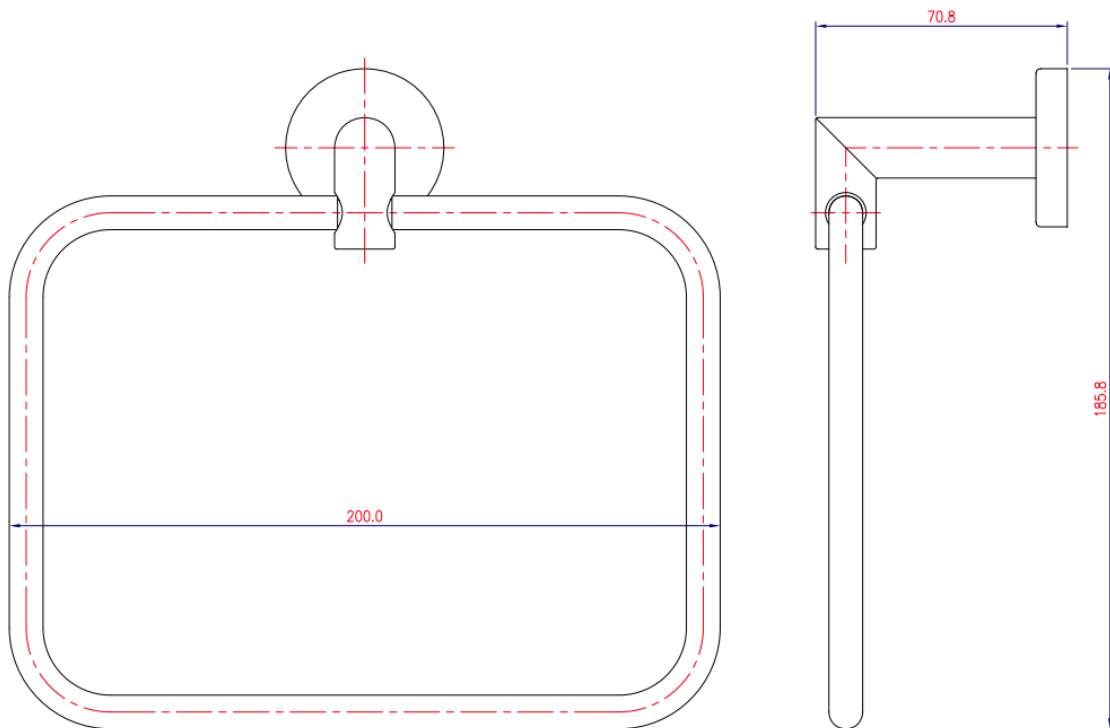

Brand : LAVO, China
Name : Towel ring
Item Code : 11860.2602
Designer :
Color / Finish: Stainless Steel
Dimensions : 200 x 185.8 x 70.8 mm

Product info:
• Towel ring

Flushing of pipe must be done before fittings are installed. Failure to do so voids the warranty.