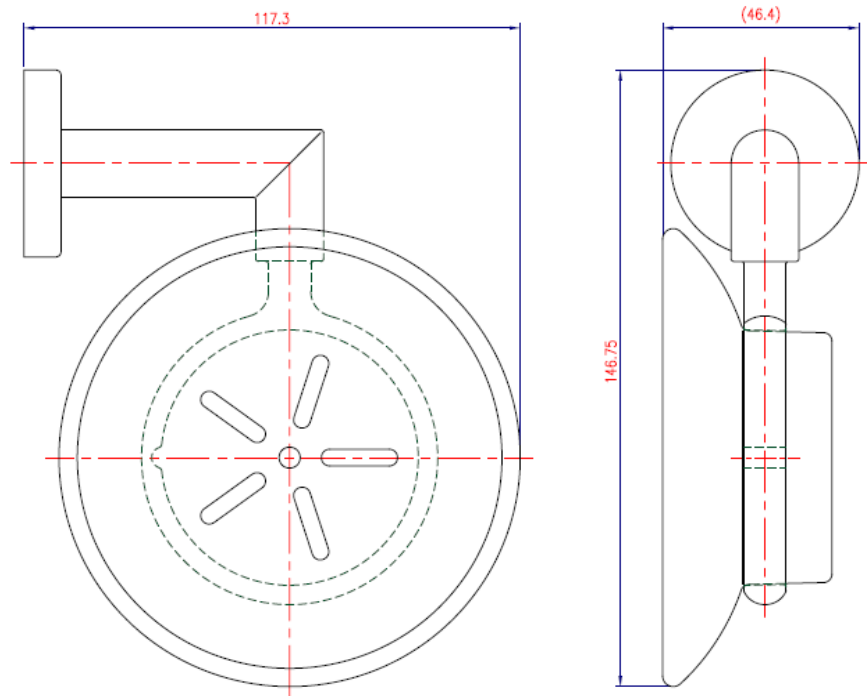

Brand : LCM, China  
Name : SERIE 11800 Soap holder  
Item Code : 11859B.2602  
Designer :  
Color / Finish: Chrome plated  
Dimensions : 117mm L x 146.75mm W x 46.4mm H

Product info:

- Soap dish
- With holder