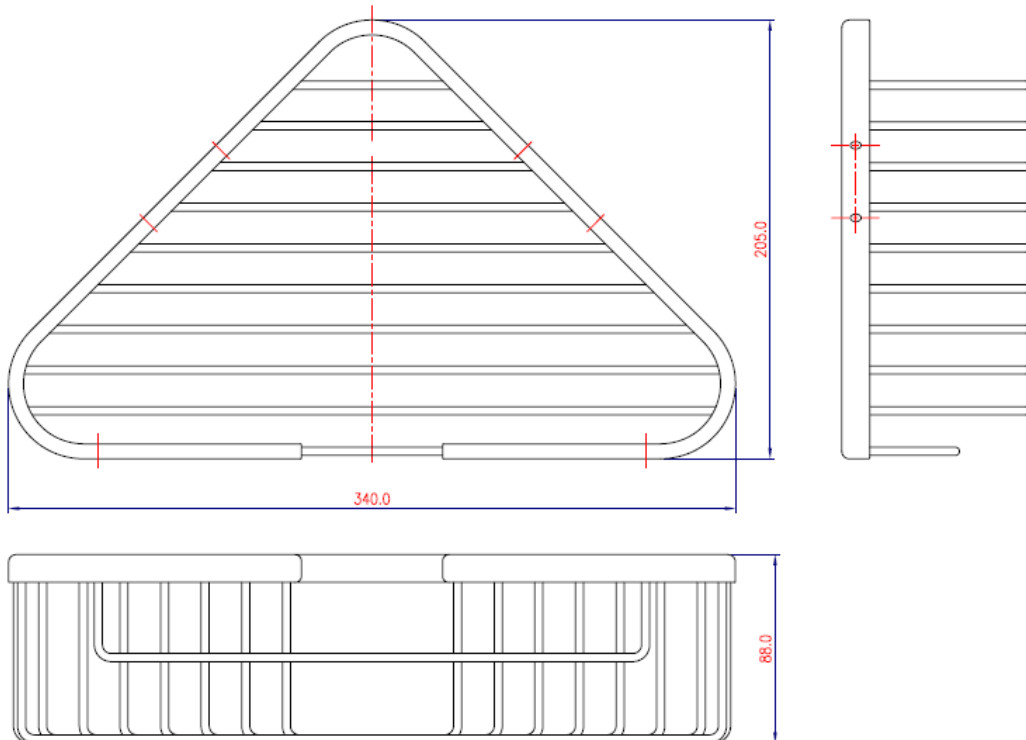

Brand : LCM, China
Name : SERIE LAVO Corner basket
Item Code : 1086L.2612
Designer :
Color / Finish: Chrome plated
Dimensions : 205 mm L x 340 mm W x 88 mm H

Product info:

- Corner wire basket 340 x 205 x 90mm