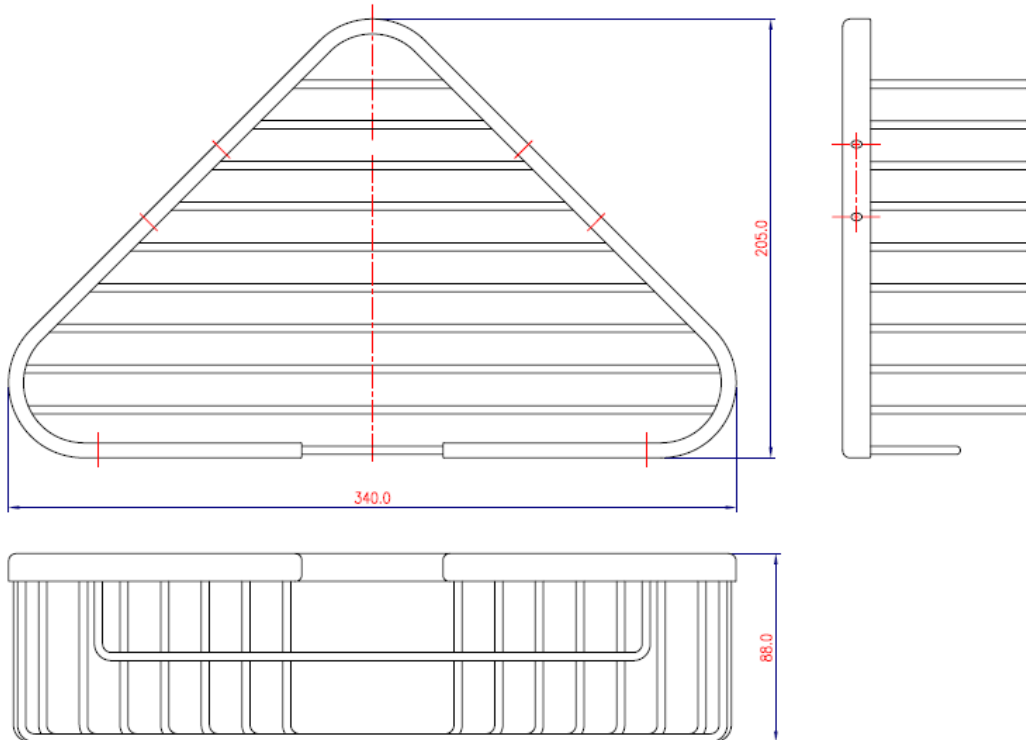

Brand : LCM, China
Name : SERIE LAVO Corner soap holder
Item Code : 1086I.2612
Designer :
Color / Finish: Chrome plated
Dimensions : 190 mm L x 260 mm W x 50 mm H

Product info:
• Corner wire basket

Follow cleaning instructions and avoid using any harmful chemicals. Failure to do so voids the warranty.