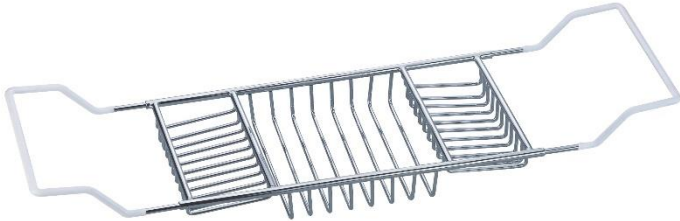

Brand : LCM, China
Name : SERIE LAVO Bathtub caddy
Item Code : 1084.2612
Designer :
Color / Finish: Chrome plated
Dimensions : 640 x 200 x 95 mm

Product info:

- Bathtub caddy

Follow cleaning instructions and avoid using any harmful chemicals. Failure to do so voids the warranty.