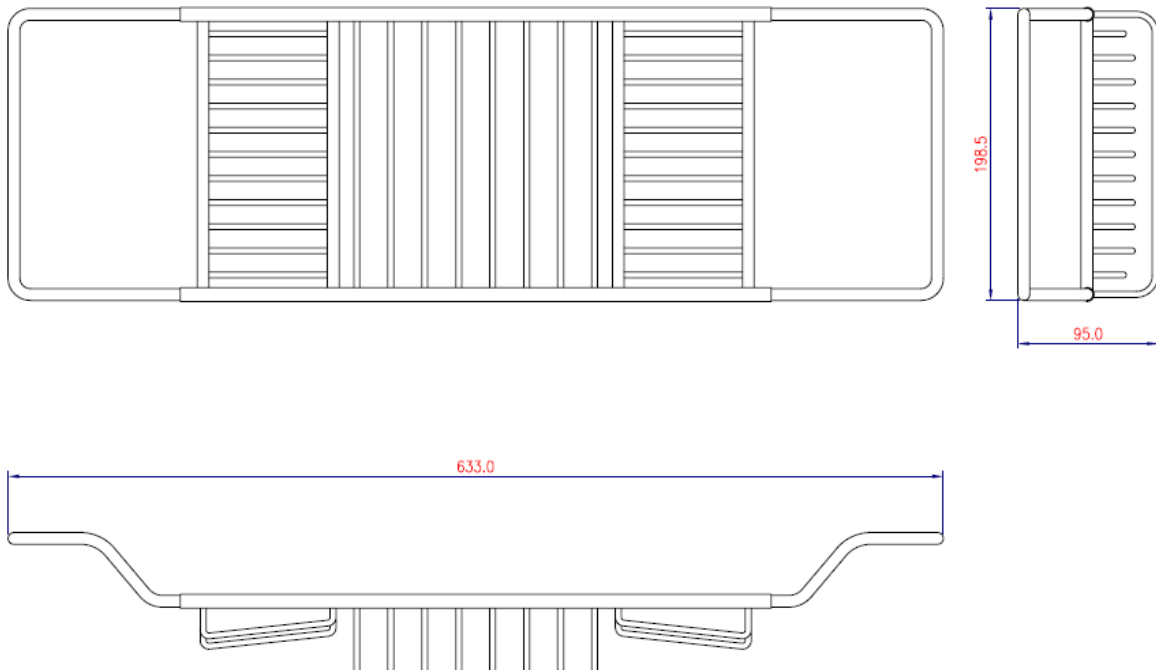

Brand : LCM, China
Name : SERIE LAVO Bathtub caddy
Item Code : 1084.2612
Designer :
Color / Finish: Chrome plated
Dimensions : 640 x 200 x 95 mm

Product info:

- Bathtub caddy

Follow cleaning instructions and avoid using any harmful chemicals. Failure to do so voids the warranty.