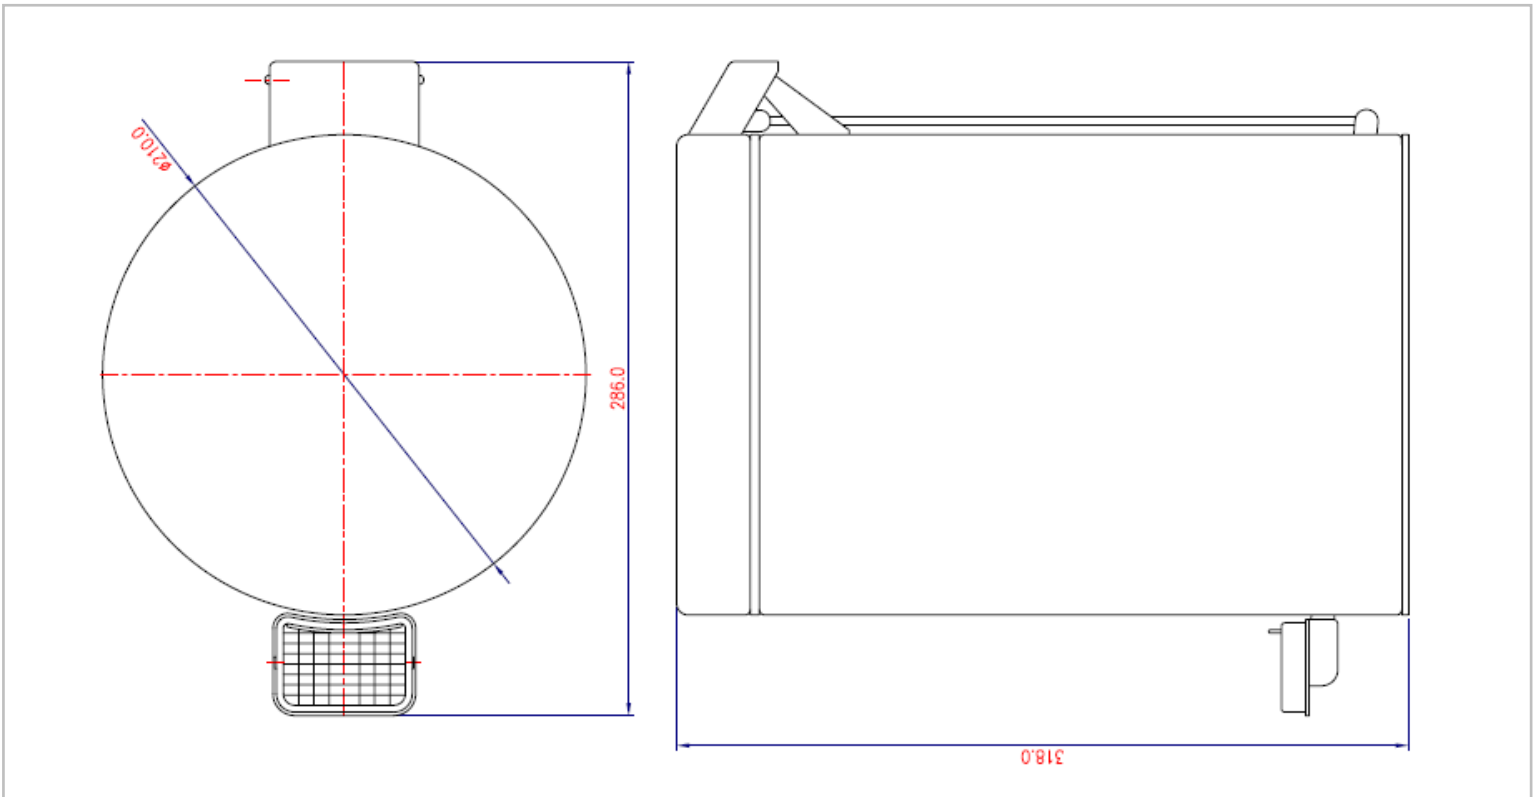

Brand : LCM, China
Name : LAVO Dust bin 8.0L
Item Code : 1068X.2612
Designer :
Color / Finish: Chrome plated
Dimensions : 286mm L x 318 mm H Ø210 mm

Product info:
• Waste bin 8.0L

Follow cleaning instructions and avoid using any harmful chemicals. Failure to do so voids the warranty.