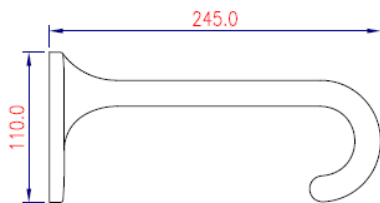

Brand : LCM, China  
Name : LAVO Towel rack with bar 600mm  
Item Code : 1064.2602  
Designer :  
Color / Finish: Chrome plated  
Dimensions : 245mm L x 641.6mm W x 110mm H

Product info:

- Towel rack 600mm
- With towel bar