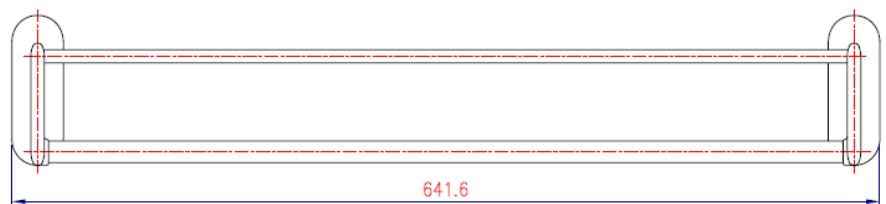

Brand : LCM, China  
Name : LAVO Towel rack with bar 600mm  
Item Code : 1064.2602  
Designer :  
Color / Finish: Chrome plated  
Dimensions : 245mm L x 641.6mm W x 110mm H

Product info:

- Towel rack 600mm
- With towel bar