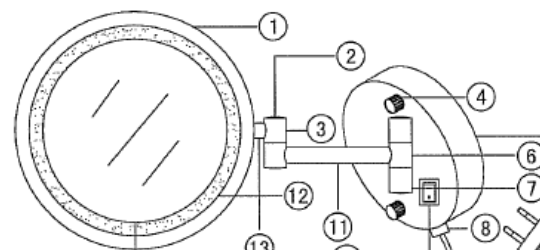

Follow cleaning instructions and avoid using any harmful chemicals. Failure to do so voids the warranty.

All information is for reference only. Installation shall always be based on the specs provided with actual delivered items.
For more info, visit www.sanitecph.com