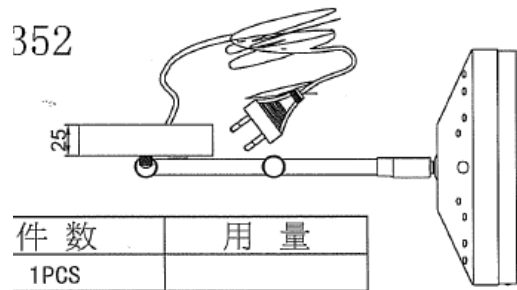

Brand : LCM, China
 Name : LAVO Wall mirror lighted
 Item Code : 1048B.2602
 Designer :
 Color / Finish: Chrome plated
 Dimensions : 352 mm W

Product info:
 • Lighted Wall mirror on swivel arms 220V/50~60Hz