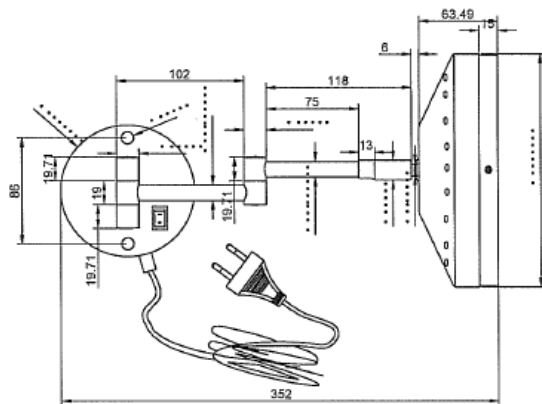

Brand : LCM, China
 Name : LAVO Wall mirror lighted
 Item Code : 1048B.2602
 Designer :
 Color / Finish: Chrome plated
 Dimensions : 352 mm W

Product info:
 • Lighted Wall mirror on swivel arms 220V/50~60Hz

件数	用量
1PCS	

Follow cleaning instructions and avoid using any harmful chemicals. Failure to do so voids the warranty.

All information is for reference only. Installation shall always be based on the specs provided with actual delivered items.
 For more info, visit www.sanitecph.com