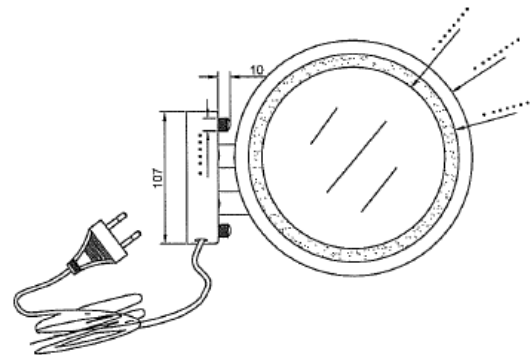

Brand : LCM, China
 Name : LAVO Wall mirror lighted
 Item Code : 1048B.2602
 Designer :
 Color / Finish: Chrome plated
 Dimensions : 352 mm W

Product info:
 • Lighted Wall mirror on swivel arms 220V/50~60Hz