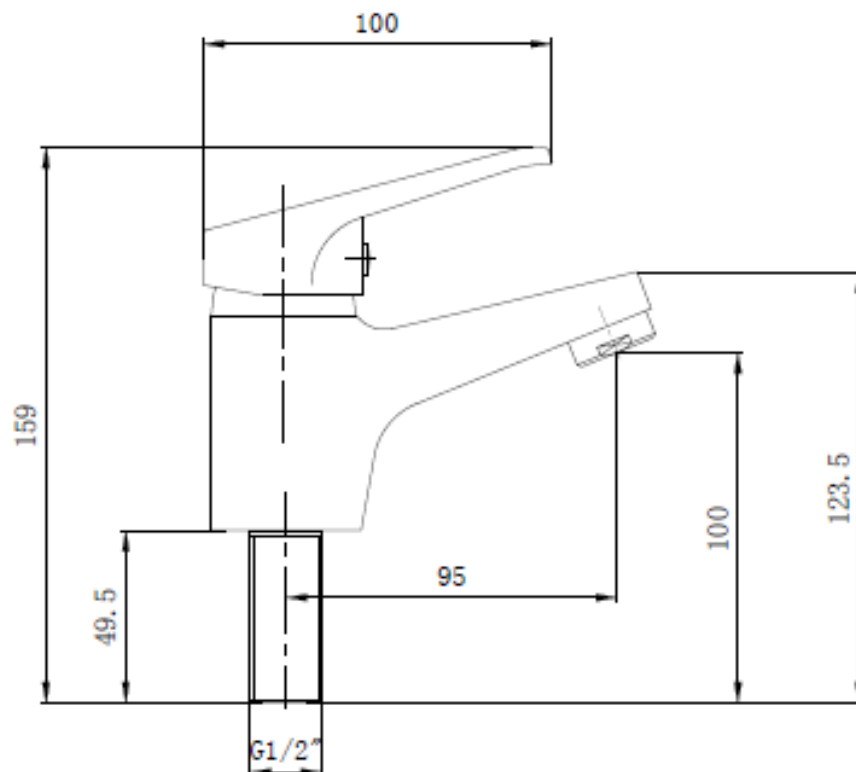

Brand : LINEA, China
Name : Basin pillar tap
Item Code : K5
Designer :
Color / Finish: Chrome Plated
Dimensions : 95 mm Spout Projection

Product info:

- Basin Pillar tap

Add-ons:

- ½ x ½ flexible hose (1pc)
- ½ x ½ angle valves (1pc)
- Pop-up waste