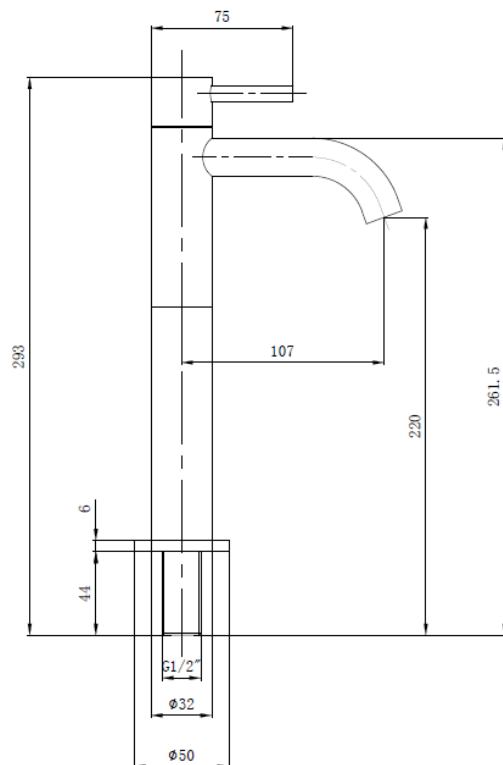

Brand : LINEA, China
 Name : Basin pillar tap 30cm
 Item Code : D272
 Designer :
 Color / Finish: Chrome Plated
 Dimensions : 293 mm height
 107 mm Spout Projection

Product info:
 • Basin pillar tap

Add-ons:
 • ½ x ½ flexible hose (1pc)
 • ½ x ½ angle valves (1pc)
 • Pop-up waste