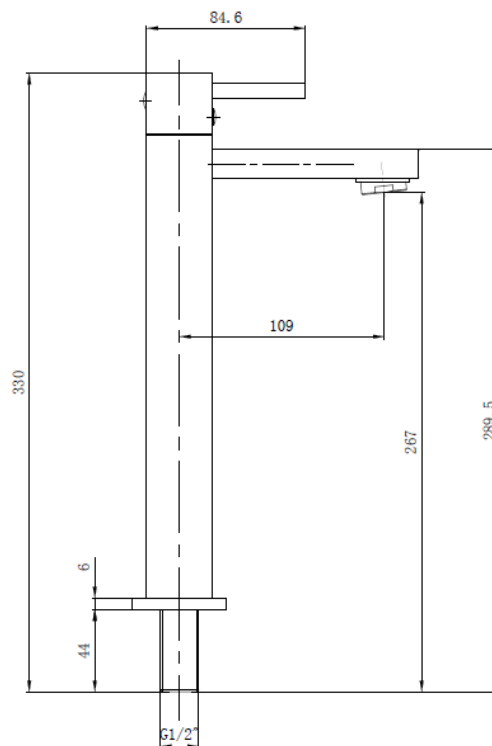

Brand : LINEA, China  
 Name : Basin mixer with pull type pop up  
 Item Code : D271  
 Designer :  
 Color / Finish: Chrome Plated  
 Dimensions : 109 mm spout projection

**Product info:**

- Basin Mixer
- With pull type pop up

**Add-ons:**

- ½ x ½ flexible hose (1pc)
- ½ x ½ flexible hose (1pc)
- Pop up waste

Flushing of pipe must be done before fittings are installed. Failure to do so voids the warranty.

Follow cleaning instructions and avoid using any harmful chemicals.