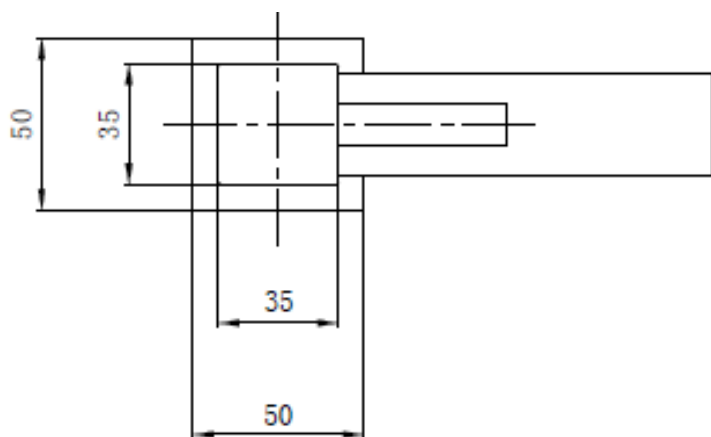

Brand : LINEA, China  
 Name : Basin mixer with pull type pop up  
 Item Code : D271  
 Designer :  
 Color / Finish: Chrome Plated  
 Dimensions : 109 mm spout projection

**Product info:**

- Basin Mixer
- With pull type pop up

**Add-ons:**

- ½ x ½ flexible hose (1pc)
- ½ x ½ flexible hose (1pc)
- Pop up waste

Flushing of pipe must be done before fittings are installed. Failure to do so voids the warranty.

Follow cleaning instructions and avoid using any harmful chemicals.