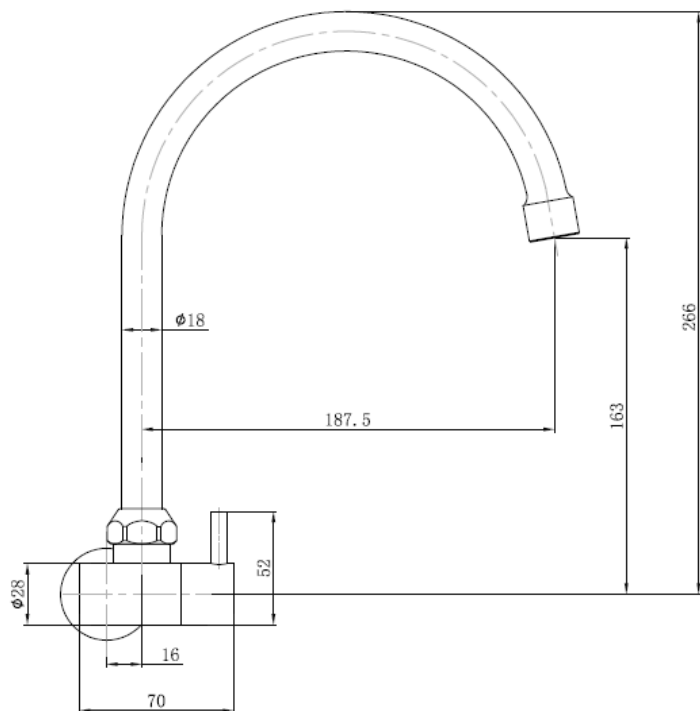

Brand : LINEA, China  
 Name : Cold water sink wall tap  
 Item Code : D263  
 Designer :  
 Color / Finish: Chrome Plated  
 Dimensions : 187.5 mm spout projection

**Product info:**

- Cold water sink wall tap

**Add-ons:**

- ½ x 3/8 angle valves (2pcs)

Flushing of pipe must be done before fittings are installed. Failure to do so voids the warranty.  
 Follow cleaning instructions and avoid using any harmful chemicals.  
 All information is for reference only. Installation shall always be based on the specs provided with actual delivered items.  
 For more info, visit [www.sanitecph.com](http://www.sanitecph.com)