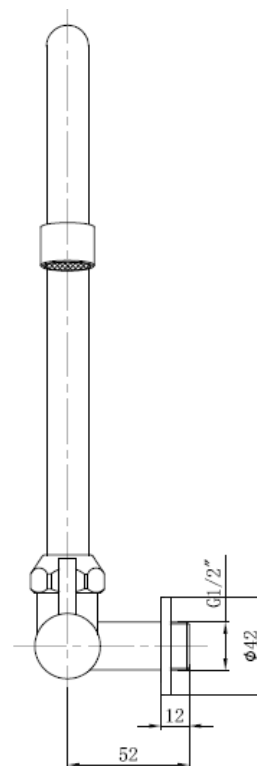

Brand : LINEA, China  
 Name : Cold water sink wall tap  
 Item Code : D263  
 Designer :  
 Color / Finish: Chrome Plated  
 Dimensions : 187.5 mm spout projection

**Product info:**

- Cold water sink wall tap

**Add-ons:**

- ½ x 3/8 angle valves (2pcs)

Flushing of pipe must be done before fittings are installed. Failure to do so voids the warranty.  
 Follow cleaning instructions and avoid using any harmful chemicals.  
 All information is for reference only. Installation shall always be based on the specs provided with actual delivered items.  
 For more info, visit [www.sanitecph.com](http://www.sanitecph.com)