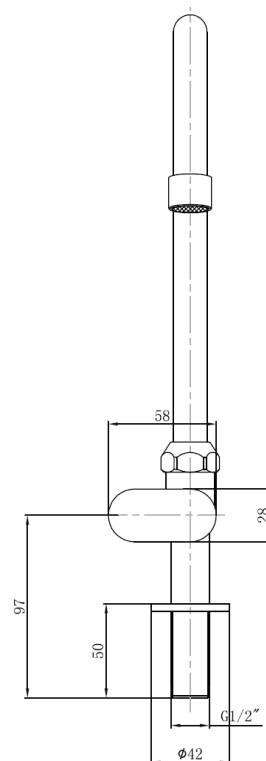

Brand : LINEA, China
 Name : Cold water sink pillar tap
 Item Code : D259
 Designer :
 Color / Finish: Chrome Plated
 Dimensions : 187.5 mm spout projection

Product info:

- Cold water sink pillar tap

Add-ons:

- ½ x ½ flexible hose (1pc)
- ½ x ½ angle valves (1pc)

Flushing of pipe must be done before fittings are installed. Failure to do so voids the warranty.

Follow cleaning instructions and avoid using any harmful chemicals.