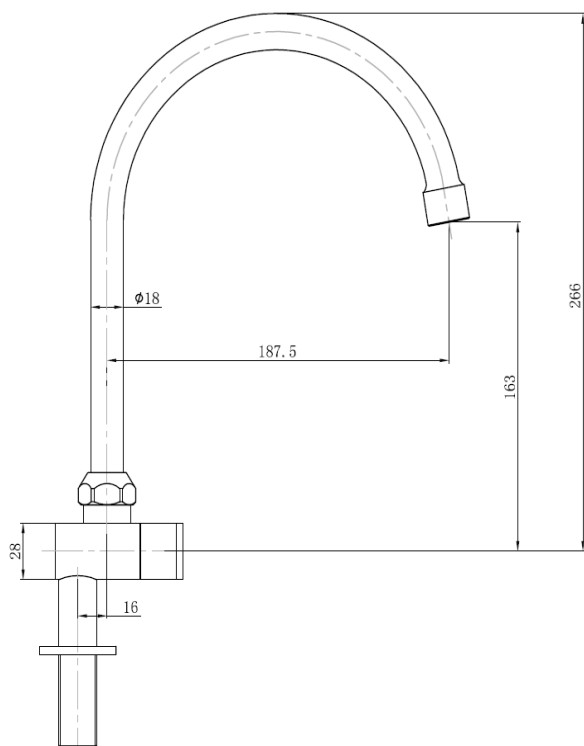

Brand : LINEA, China
 Name : Cold water sink pillar tap
 Item Code : D259
 Designer :
 Color / Finish: Chrome Plated
 Dimensions : 187.5 mm spout projection

Product info:

- Cold water sink pillar tap

Add-ons:

- ½ x ½ flexible hose (1pc)
- ½ x ½ angle valves (1pc)

Flushing of pipe must be done before fittings are installed. Failure to do so voids the warranty.

Follow cleaning instructions and avoid using any harmful chemicals.