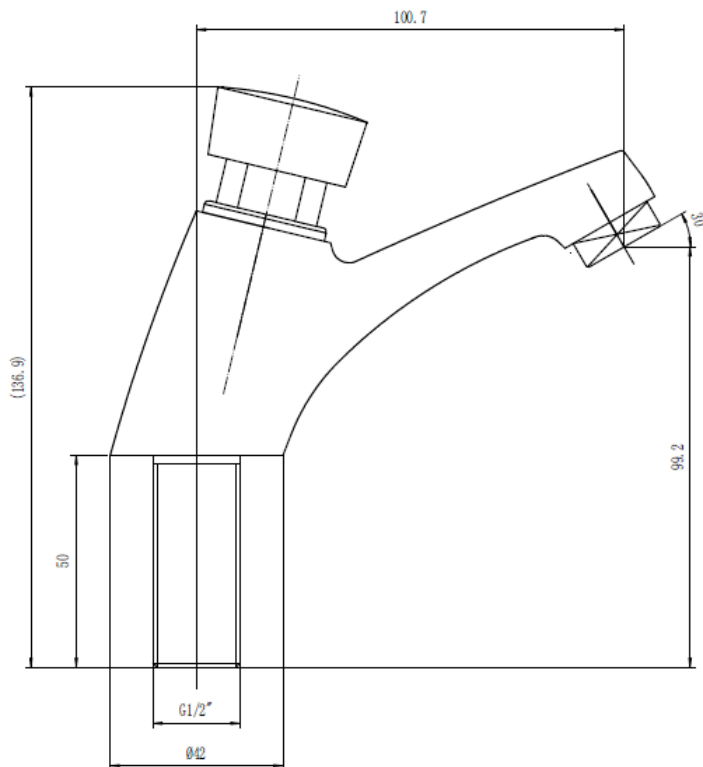

Brand : LINEA, China  
 Name : Self closing basin pillar tap  
 Item Code : D201  
 Designer :  
 Color / Finish: Chrome Plated  
 Dimensions : 136.9 mm height  
 100.7 mm Spout Projection

Product info:  
 • Self Closing basin pillar tap

Add-ons:  
 • ½ x ½ flexible hose (1pc)  
 • ½ x ½ angle valves (1pc)  
 • Pop-up waste

Flushing of pipe must be done before fittings are installed. Failure to do so voids the warranty.  
 Follow cleaning instructions and avoid using any harmful chemicals.  
 All information is for reference only. Installation shall always be based on the specs provided with actual delivered items.  
 For more info, visit [www.sanitecph.com](http://www.sanitecph.com)