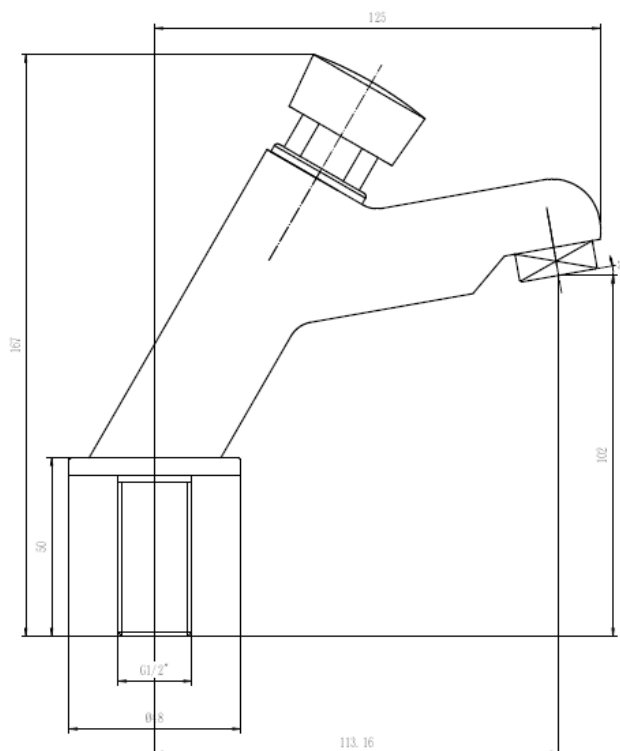

Brand : LINEA, China
Name : Self closing basin pillar tap
Item Code : D200
Designer :
Color / Finish: Chrome Plated
Dimensions : 113.16 mm Spout Projection

Product info:
• Self Closing basin
• Pillar tap

Add-ons:
• ½ x ½ flexible hose (1pc)
• ½ x ½ angle valves (1pc)
• Pop-up waste

Flushing of pipe must be done before fittings are installed. Failure to do so voids the warranty.
Follow cleaning instructions and avoid using any harmful chemicals.
All information is for reference only. Installation shall always be based on the specs provided with actual delivered items.
For more info, visit www.sanitecph.com