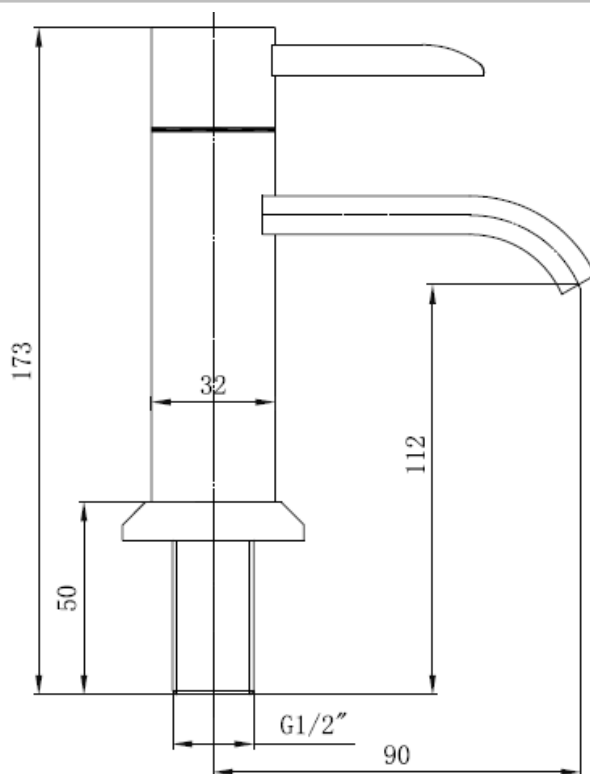

Brand : LINEA, China  
 Name : Basin pillar tap open spout  
 Item Code : D183-1/2

Designer :

Color / Finish: Chrome Plated  
 Dimensions : 173 mm height  
 90 mm Spout Projection

**Product info:**

- Basin Mixer
- Tap open Spout

**Add-ons:**

- ½ x ½ flexible hose (1pc)
- ½ x ½ angle valves (1pc)
- Pop-up waste

Flushing of pipe must be done before fittings are installed. Failure to do so voids the warranty.  
 Follow cleaning instructions and avoid using any harmful chemicals.  
 All information is for reference only. Installation shall always be based on the specs provided with actual delivered items.  
 For more info, visit [www.sanitecph.com](http://www.sanitecph.com)