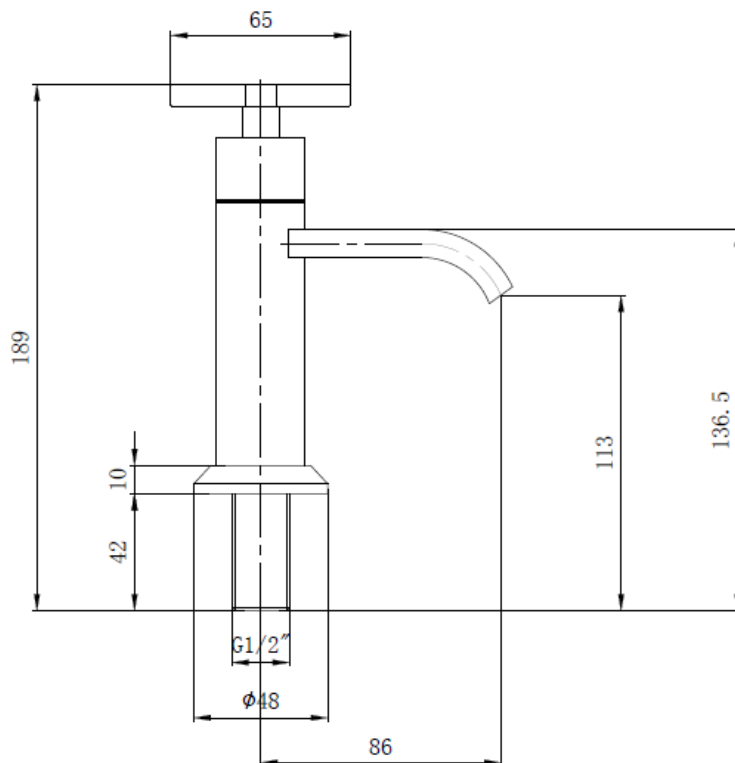

Brand : LINEA, China  
 Name : Basin pillar tap cross handle  
 Item Code : D181A-1/2  
 Designer :  
 Color / Finish: Chrome Plated  
 Dimensions : 189 mm height  
 86 mm Spout Projection

**Product info:**

- Basin Pillar tap
- Cross handle

**Add-ons:**

- ½ x ½ flexible hose (1pc)
- ½ x ½ angle valves (1pc)
- Pop up waste

Flushing of pipe must be done before fittings are installed. Failure to do so voids the warranty.