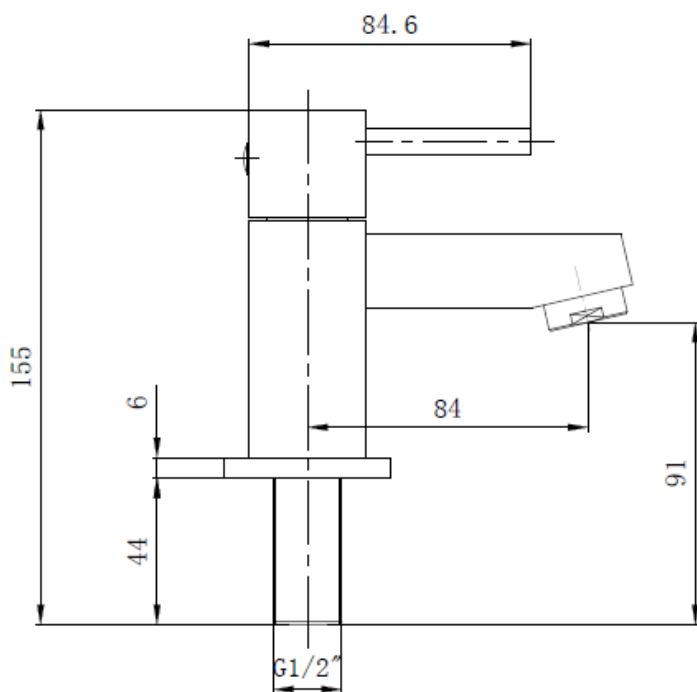

Brand : LINEA, China  
 Name : Basin Pillar Tap  
 Item Code : D179-1/2  
 Designer :  
 Color / Finish: Chrome Plated  
 Dimensions : 155 mm height  
 84 mm Spout Projection

Product info:  
 • Basin Pillar Tap

Add-ons:  
 • ½ x ½ flexible hose (1pc)  
 • ½ x ½ angle valves (1pc)  
 • Pop-up waste

Flushing of pipe must be done before fittings are installed. Failure to do so voids the warranty.  
 Follow cleaning instructions and avoid using any harmful chemicals.  
 All information is for reference only. Installation shall always be based on the specs provided with actual delivered items.  
 For more info, visit [www.sanitecph.com](http://www.sanitecph.com)