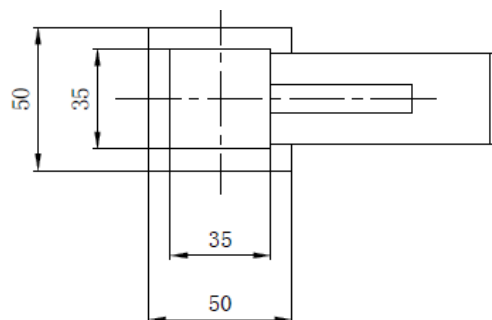

Flushing of pipe must be done before fittings are installed. Failure to do so voids the warranty.
Follow cleaning instructions and avoid using any harmful chemicals.
All information is for reference only. Installation shall always be based on the specs provided with actual delivered items.
For more info, visit www.sanitecph.com