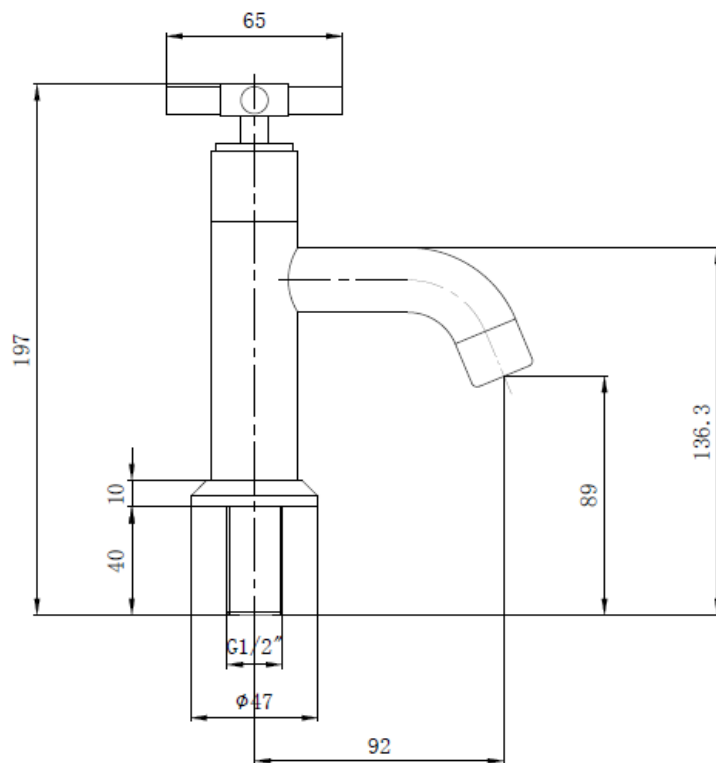

Brand : LINEA, China
 Name : Basin pillar tap cross handle
 Item Code : D111-1/2
 Designer :
 Color / Finish: Chrome Plated
 Dimensions : 197 mm height
 92 mm Spout Projection

Product info:
 • Basin Pillar
 • Tap cross handle

Add-ons:
 • ½ x ½ flexible hose (1pc)
 • ½ x ½ angle valves (1pc)
 • Pop-up waste

Flushing of pipe must be done before fittings are installed. Failure to do so voids the warranty.
 Follow cleaning instructions and avoid using any harmful chemicals.
 All information is for reference only. Installation shall always be based on the specs provided with actual delivered items.
 For more info, visit www.sanitecph.com